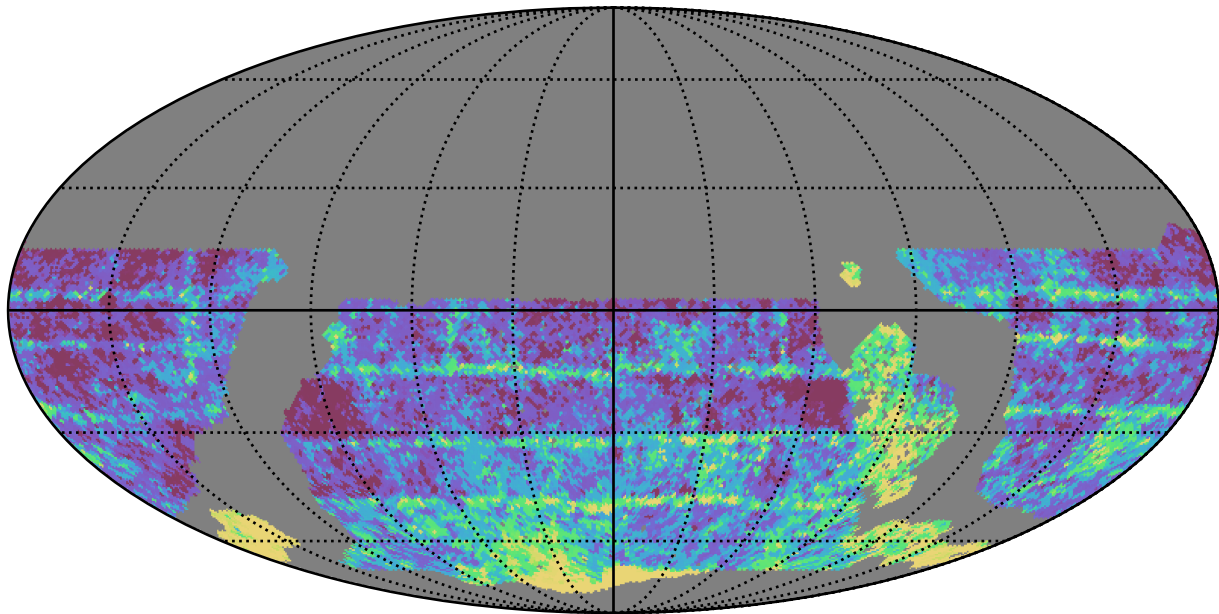

roll_uniform_eh_acc0.5_mjdp0_v3.4_10yrs WFD r band: Median Inter-Night Gap

Median Inter-Night Gap (days)