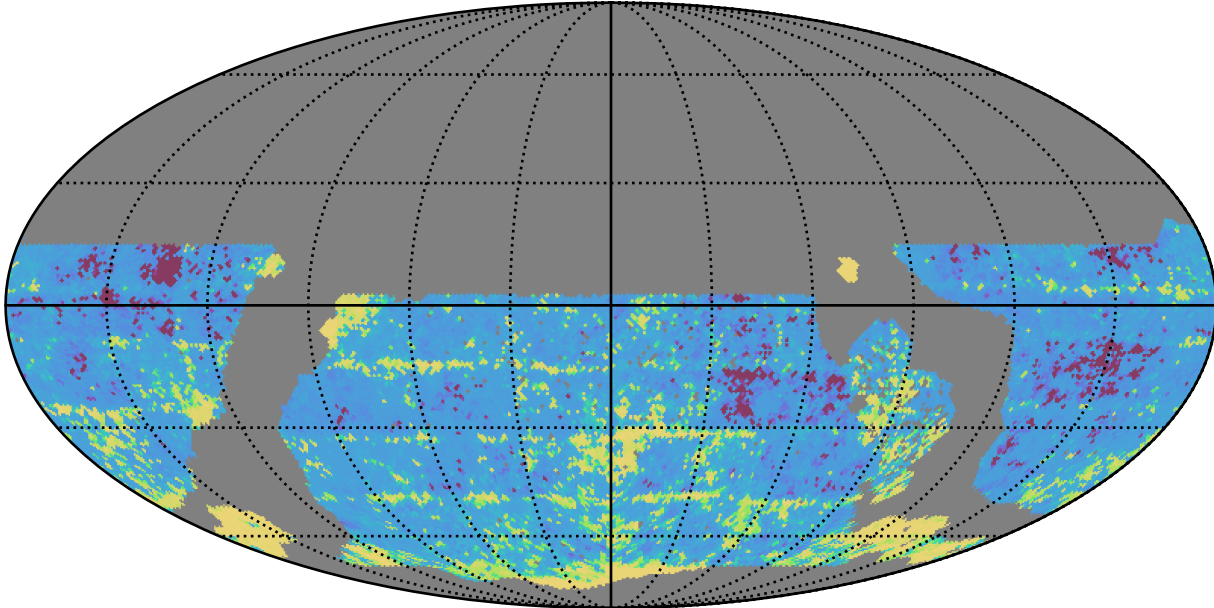

roll_uniform_eh_acc0.5_mjdp0_v3.4_10yrs WFD i band: 20thPercentile Inter-Night Gap

20thPercentile Inter-Night Gap (days)