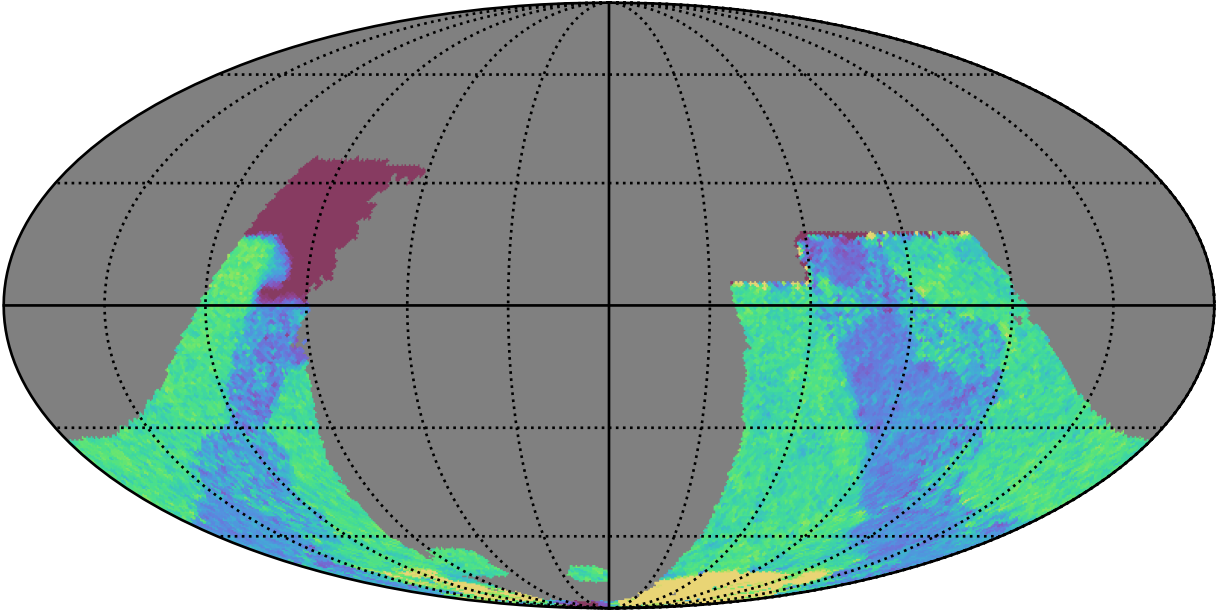

roll\_uniform\_eh\_acc0.2\_mjdp0\_v3.4\_10yrs : GalplaneTimePerFilter\_galactic\_plane\_map\_u

0.0 0.2 0.4 0.6 0.8 1.0 1.2 1.4 1.6 1.8 2.0  
GalplaneTimePerFilter\_galactic\_plane\_map\_u  
(filter mag MJD s)