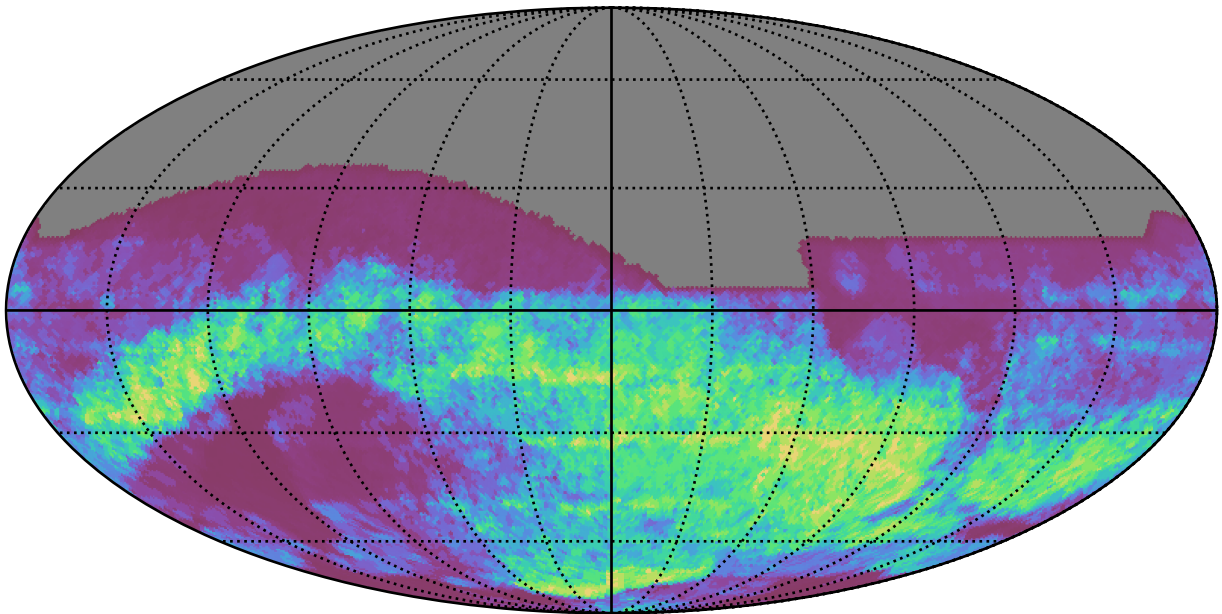

roll_uniform_eh_acc0.2_mjdp0_v3.4_10yrs : GalPlaneSeasonGapsTimescales_xray_binaries_map_Tau_55_0

0.0 0.1 0.2 0.3 0.4 0.5 0.6 0.7 0.8 0.9 1.0
GalPlaneSeasonGapsTimescales_xray_binaries_map_Tau_55_0
(MJD mag)