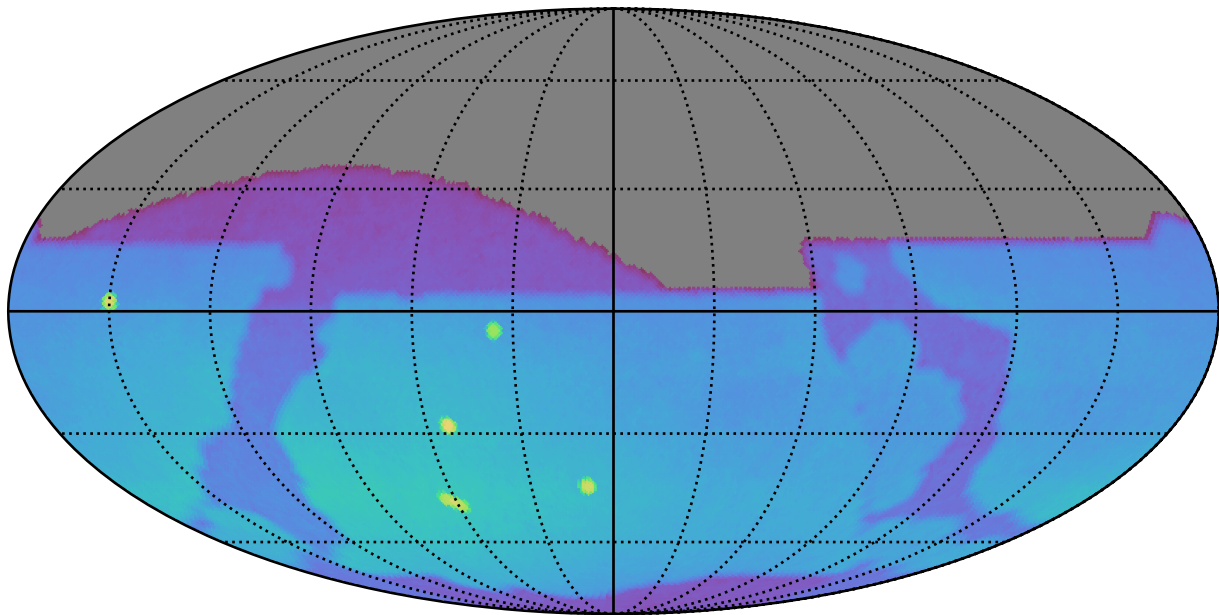

roll_uniform_eh_acc0.2_mjdp0_v3.4_10yrs : Brown Dwarf, L4

Brown Dwarf, L4 (pc)