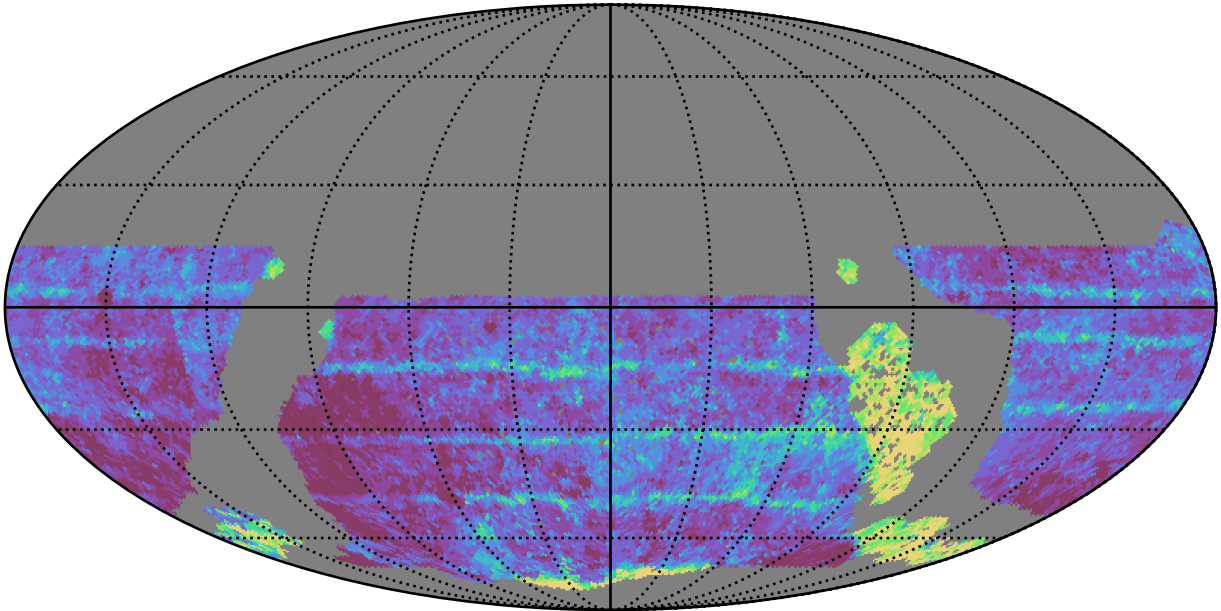

roll\_uniform\_eh\_acc0.2\_mjdp0\_v3.4\_10yrs WFD z band: Median Inter-Night Gap

Median Inter-Night Gap (days)