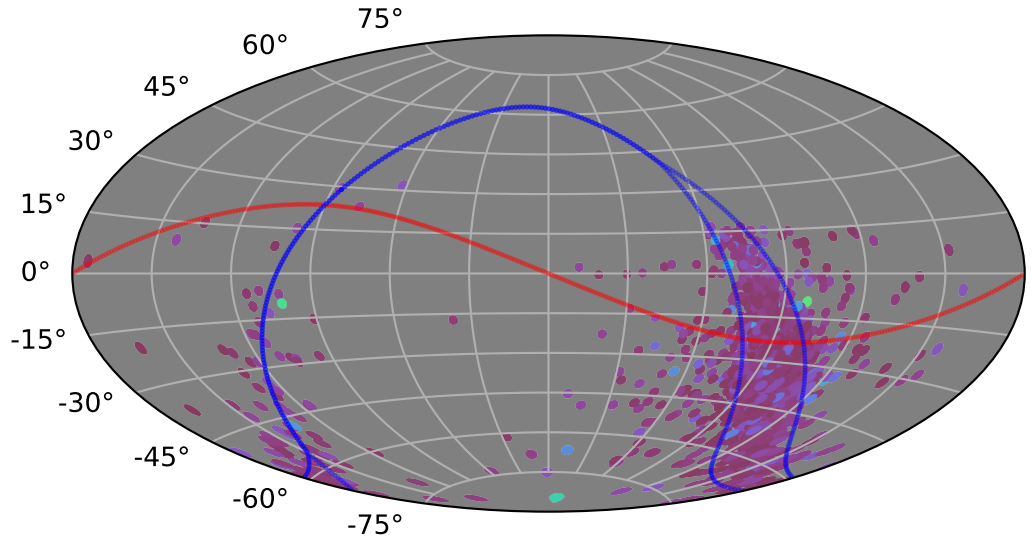

roll_uniform_eh_acc0.0_mjdp0_v3.4_10yrs : XRBPopMetric_mean_time_between_detections

6 12 18 24 30 36 42 48
XRBPopMetric_mean_time_between_detections
(Detected, 0 or 1)