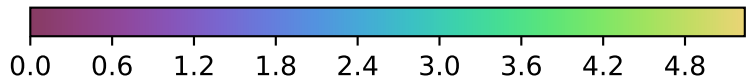

roll_uniform_eh_acc0.0_mjdp0_v3.4_10yrs : TDE_Quality_some_color_pu_pnum

TDE_Quality_some_color_pu_pnum
(Bad: 0, Good (obs every 2 night): 1)