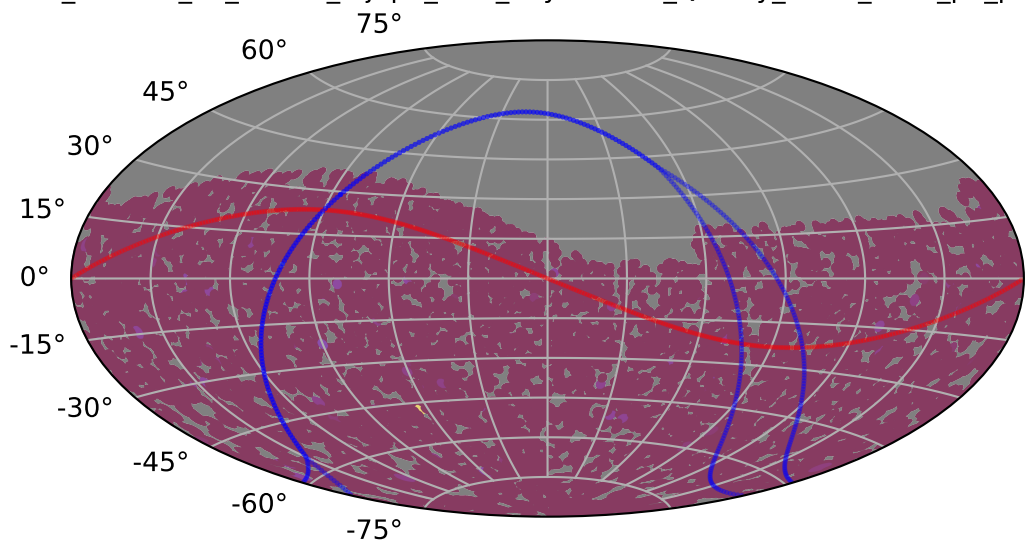

roll_uniform_eh_acc0.0_mjdp0_v3.4_10yrs : TDE_Quality_some_color_pu_pnum

TDE_Quality_some_color_pu_pnum
(Bad: 0, Good (obs every 2 night): 1)