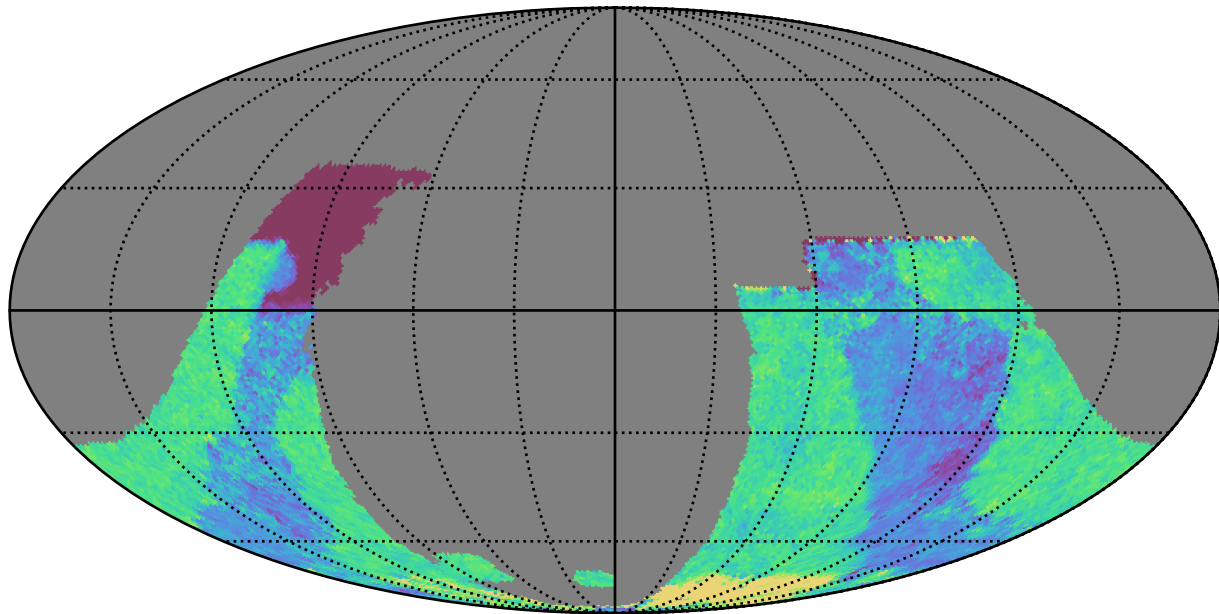

roll_uniform_eh_acc0.0_mjdp0_v3.4_10yrs : GalplaneTimePerFilter_galactic_plane_map_u

GalplaneTimePerFilter_galactic_plane_map_u
(filter mag MJD s)