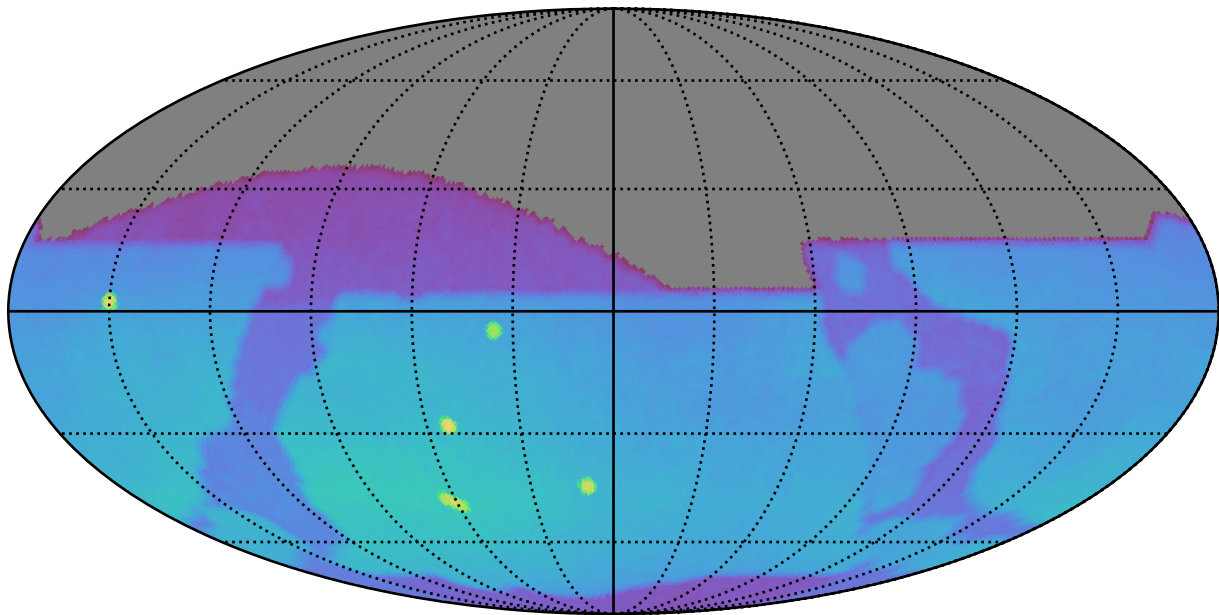

roll_uniform_eh_acc0.0_mjdp0_v3.4_10yrs : Brown Dwarf, L4

Brown Dwarf, L4 (pc)