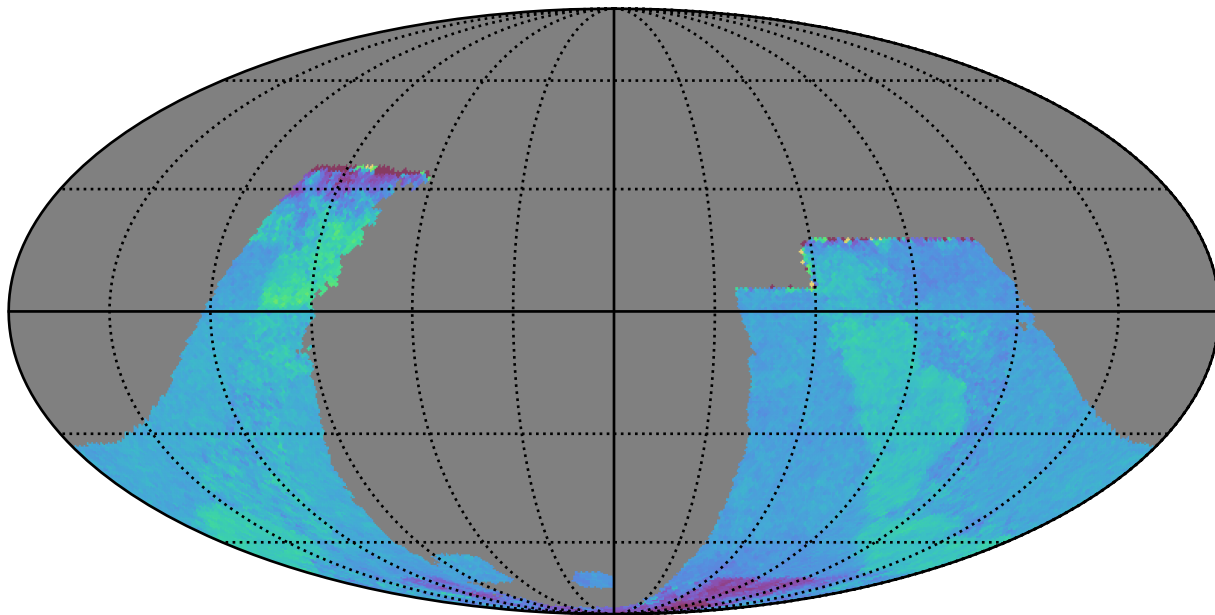

roll_uniform_early_half_mjdp67_v3.4_10yrs : GalplaneTimePerFilter_galactic_plane_map_r

GalplaneTimePerFilter_galactic_plane_map_r
(filter mag MJD s)