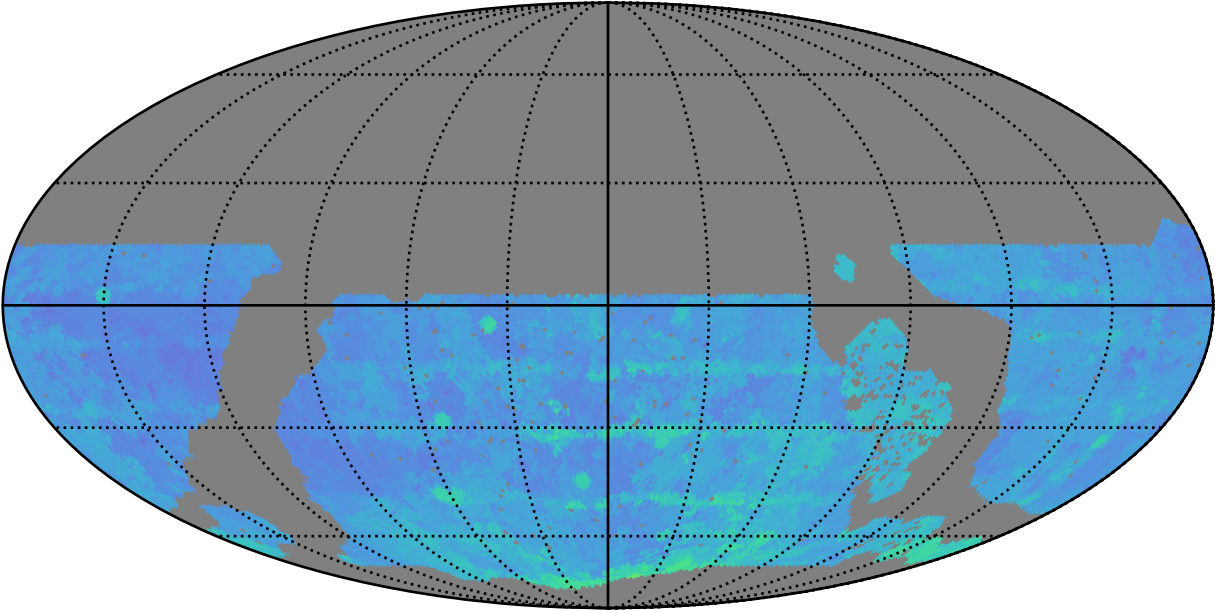

roll_uniform_early_half_mjdp67_v3.4_10yrs WFD r band: 80thPercentile Season Length

040 80 120 160 200 240 280 320 360

80thPercentile Season Length
(days)