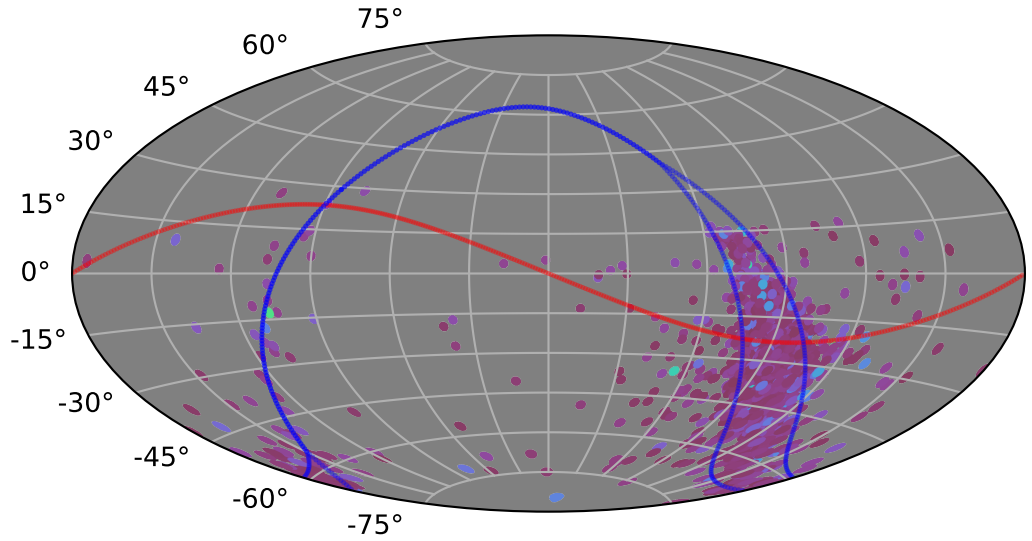

roll\_uniform\_early\_half\_mjdp253\_v3.4\_10yrs : XRBPopMetric\_mean\_time\_between\_detections

XRBPopMetric\_mean\_time\_between\_detections  
(Detected, 0 or 1)