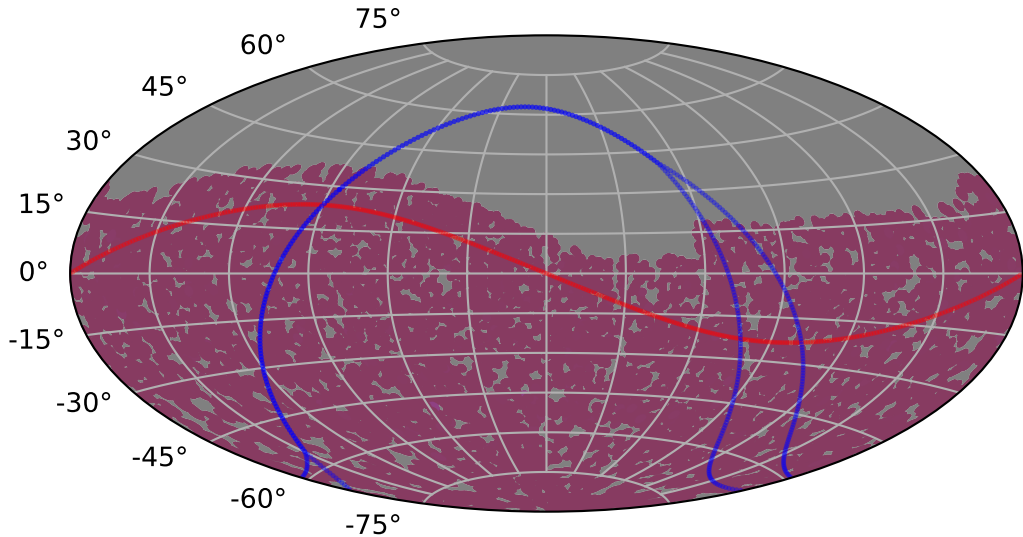

roll\_uniform\_early\_half\_mjdp253\_v3.4\_10yrs : TDE\_Quality\_some\_color\_pnum

TDE\_Quality\_some\_color\_pnum  
(Bad: 0, Good (obs every 2 night): 1)