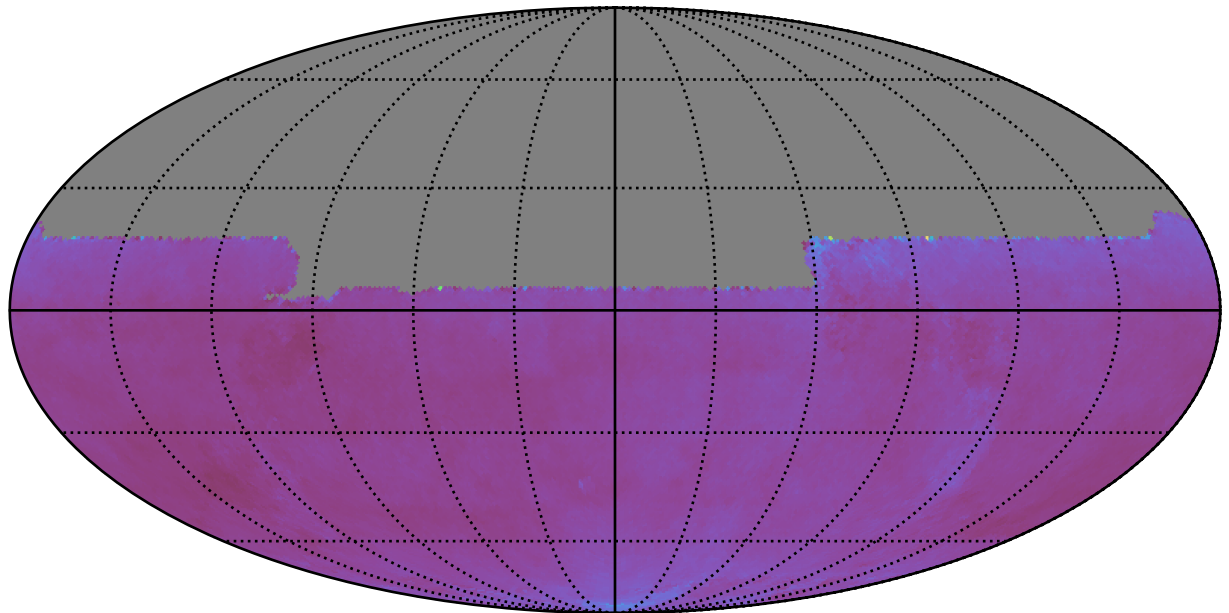

roll_uniform_early_half_mjdp253_v3.4_10yrs night<2191 and y: SNR-weighted FWHMeff y, year<6

SNR-weighted FWHMeff y, year<6
(mag arcsec)