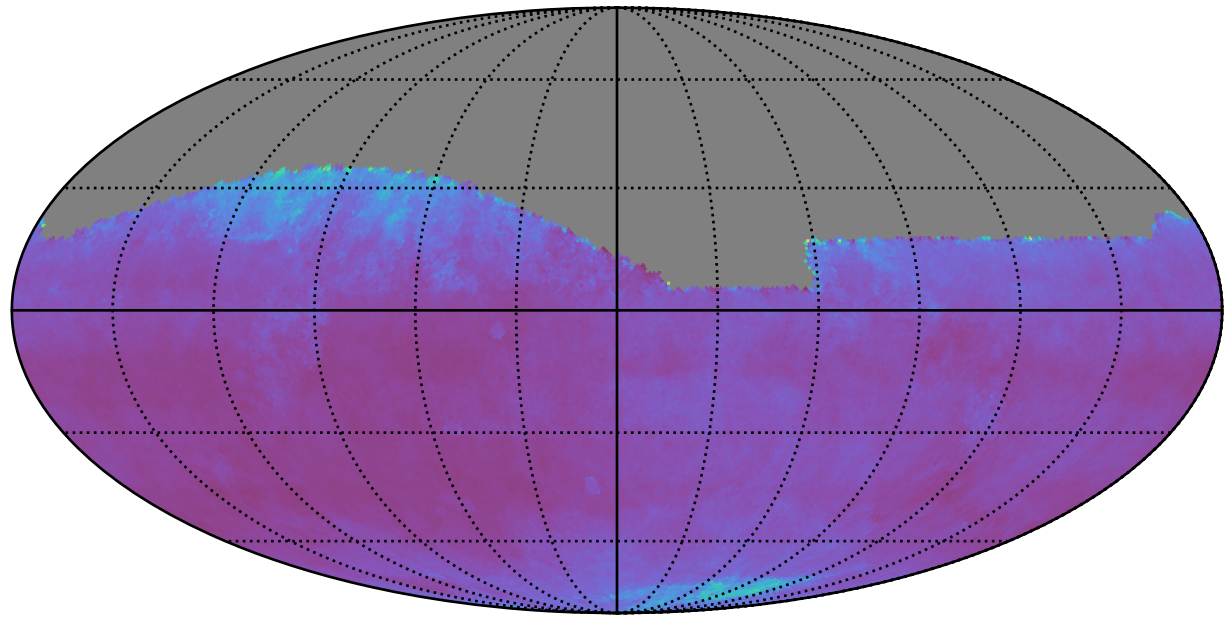

roll_uniform_early_half_mjdp180_v3.4_10yrs night<1095 and i: SNR-weighted FWHMeff i, year<3

0.6 0.8 1.0 1.2 1.4 1.6 1.8 2.0 2.2 2.4
SNR-weighted FWHMeff i, year<3
(mag arcsec)