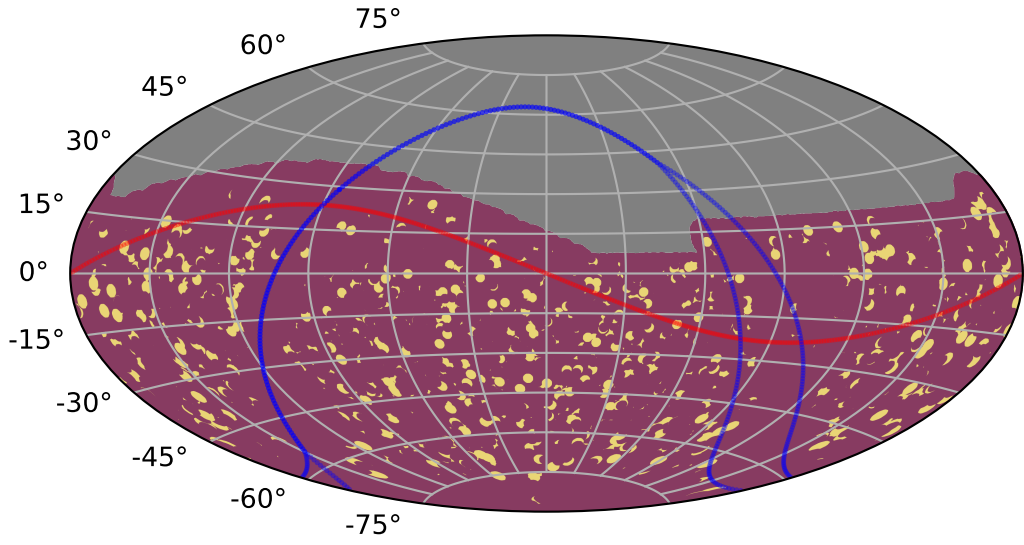

roll_uniform_early_half_mjdp180_v3.4_10yrs single model: KNePopMetric_single_multi_color_detect

0.0 0.1 0.2 0.3 0.4 0.5 0.6 0.7 0.8 0.9 1.0
KNePopMetric_single_multi_color_detect
(Detected, 0 or 1)