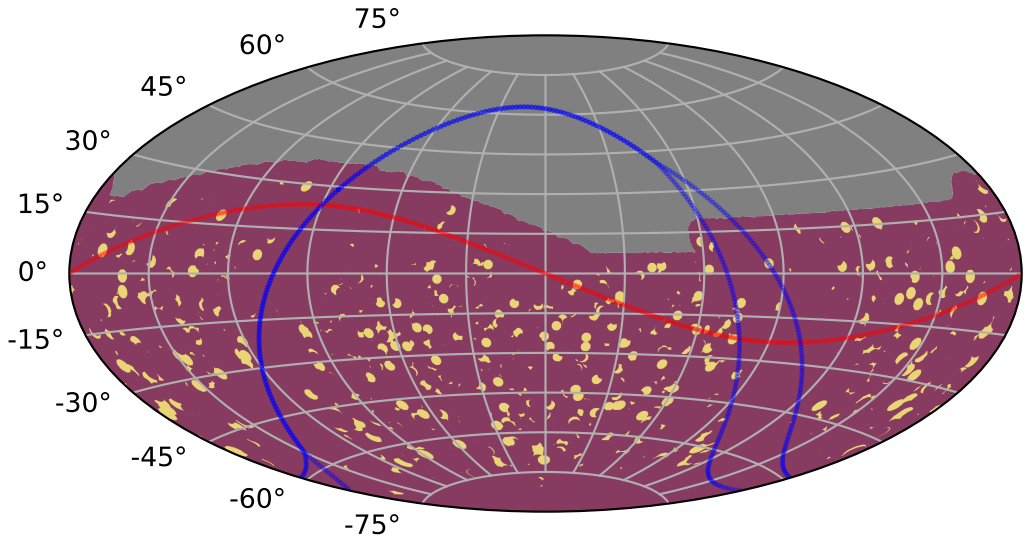

roll_uniform_early_half_mjdp180_v3.4_10yrs all models: KNePopMetric_all_multi_color_detect

0.0 0.1 0.2 0.3 0.4 0.5 0.6 0.7 0.8 0.9 1.0
KNePopMetric_all_multi_color_detect
(Detected, 0 or 1)