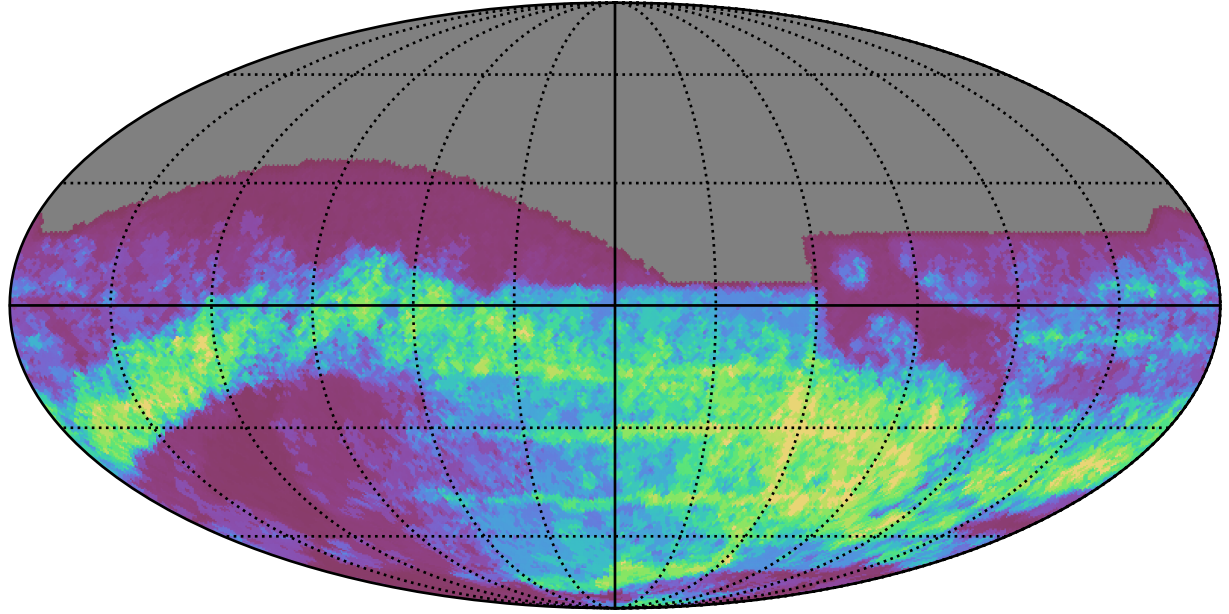

roll_uniform_early_half_mjdp180_v3.4_10yrs : GalPlaneSeasonGapsTimescales_xray_binaries_map_Tau_55_0

0.0 0.1 0.2 0.3 0.4 0.5 0.6 0.7 0.8 0.9 1.0
GalPlaneSeasonGapsTimescales_xray_binaries_map_Tau_55_0
(MJD mag)