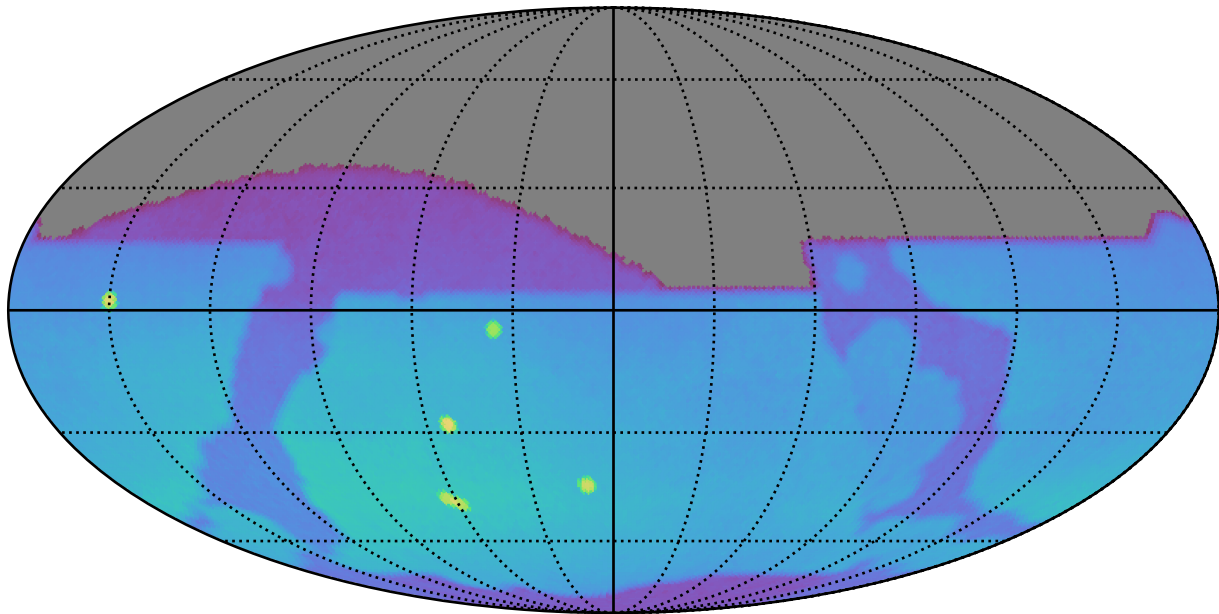

roll_uniform_early_half_mjdp180_v3.4_10yrs : Brown Dwarf, L4

Brown Dwarf, L4 (pc)