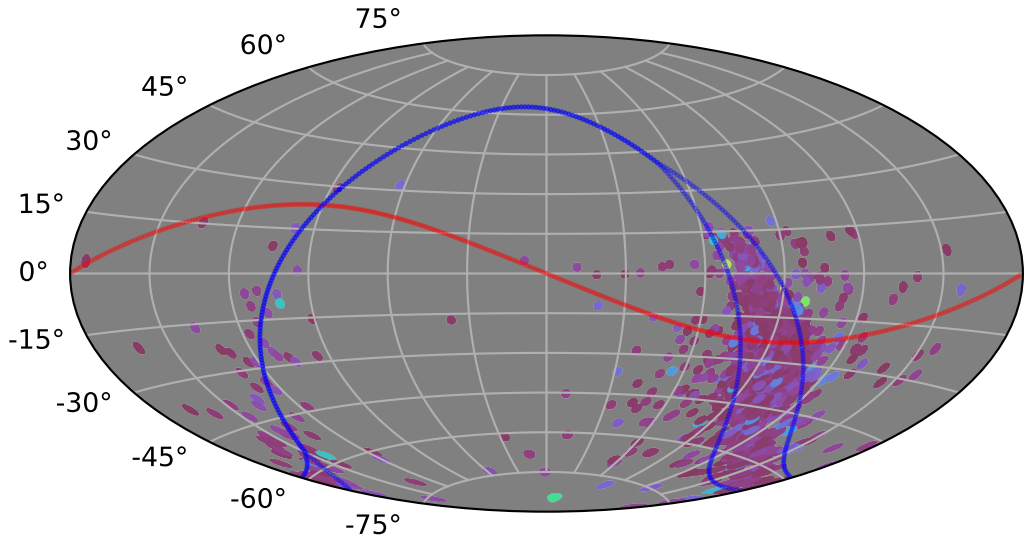

roll_uniform_early_half_mjdp0_v3.4_10yrs : XRBPopMetric_mean_time_between_detections

5 10 15 20 25 30 35 40 45
XRBPopMetric_mean_time_between_detections
(Detected, 0 or 1)