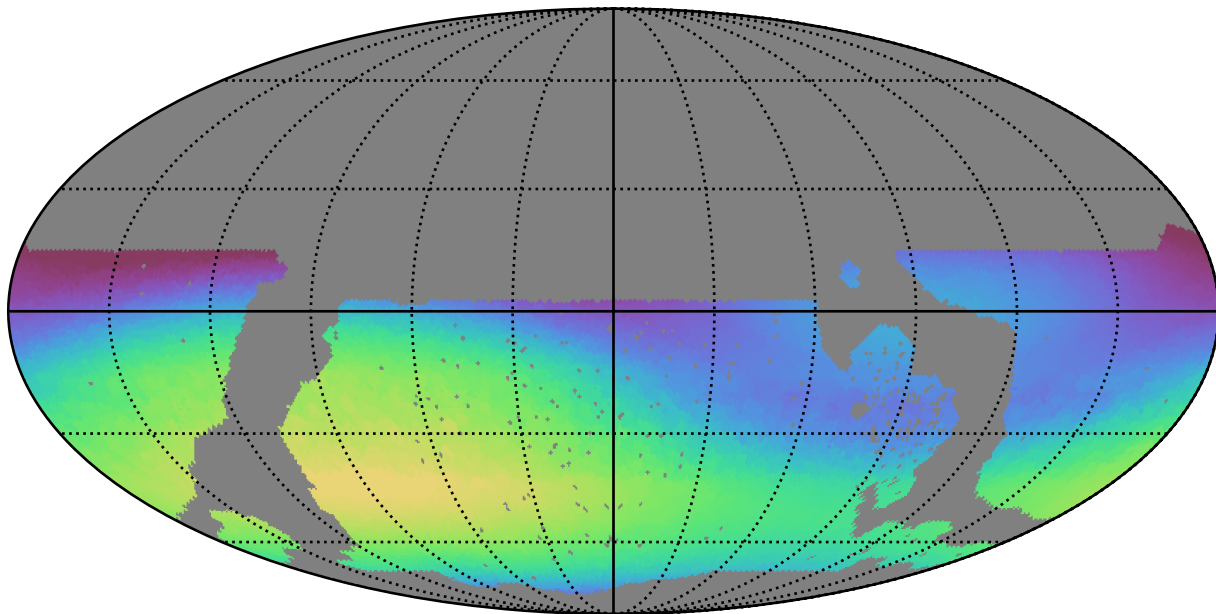

roll_uniform_early_half_mjdp0_v3.4_10yrs WFD r band: Max skyBrightness

21.00 21.04 21.08 21.12 21.16 21.20 21.24 21.28 21.32 21.36 21.40

Max skyBrightness (mag/sq arcsec)