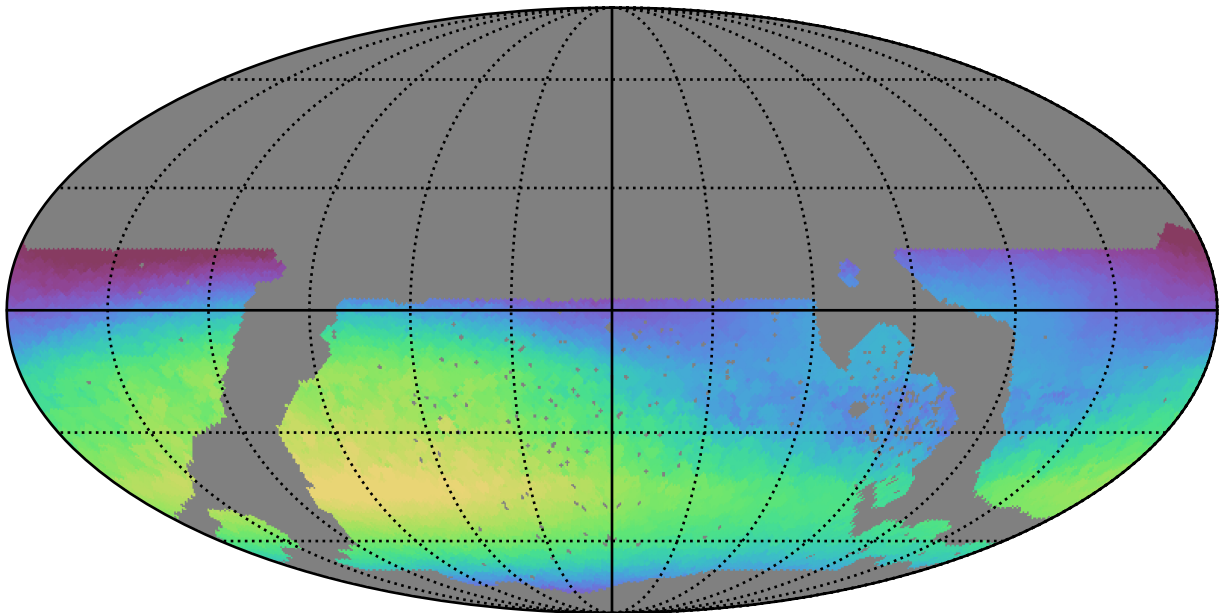

roll\_uniform\_early\_half\_mjdp0\_v3.4\_10yrs WFD all bands: Max skyBrightness

22.550 22.575 22.600 22.625 22.650 22.675 22.700 22.725 22.750 22.775 22.800

Max skyBrightness (mag/sq arcsec)