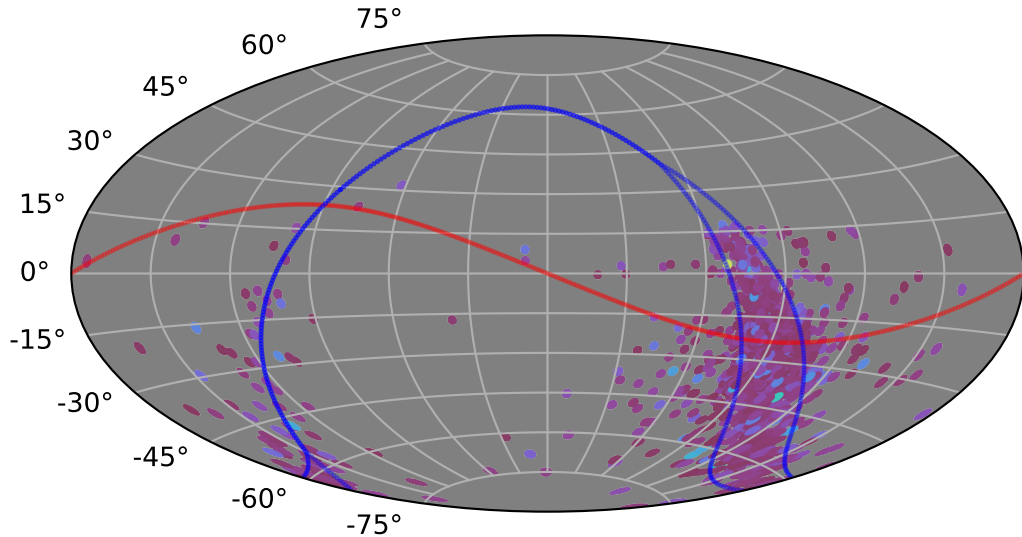

roll\_uniform\_early\_half\_accordion1\_mjdp0\_v3.4\_10yrs : XRBPopMetric\_mean\_time\_between\_detections

5 10 15 20 25 30 35 40 45  
XRBPopMetric\_mean\_time\_between\_detections  
(Detected, 0 or 1)