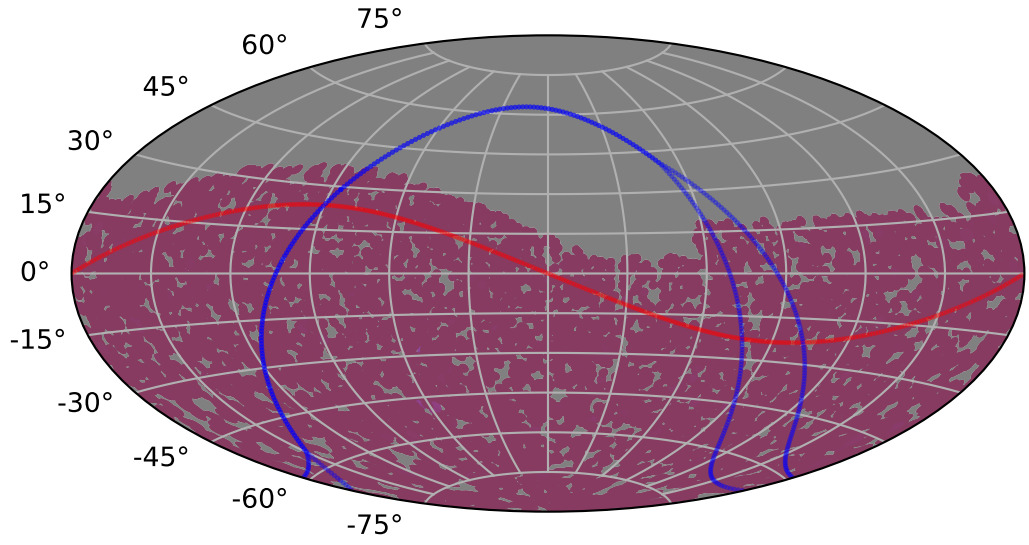

roll_uniform_early_half_accordion1_mjdp0_v3.4_10yrs : TDE_Quality_some_color_pnum

TDE_Quality_some_color_pnum
(Bad: 0, Good (obs every 2 night): 1)