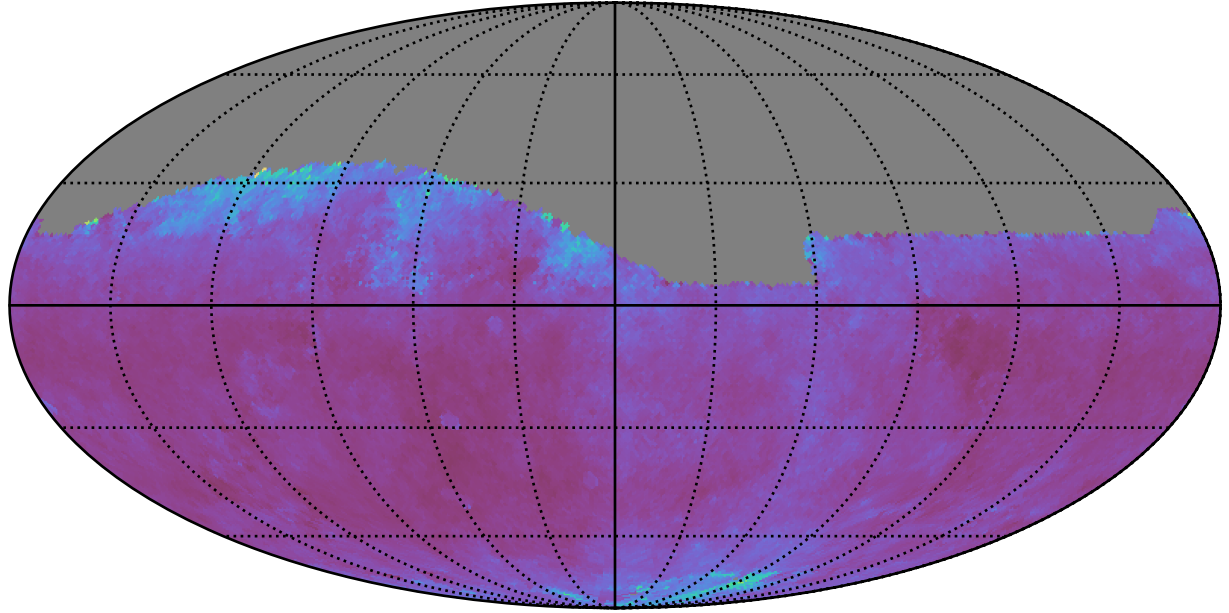

roll_uniform_early_half_accordion1_mjdp0_v3.4_10yrs night<365 and i: SNR-weighted FWHMeff i, year<1

0.6 0.8 1.0 1.2 1.4 1.6 1.8 2.0 2.2 2.4 2.6
SNR-weighted FWHMeff i, year<1
(mag arcsec)