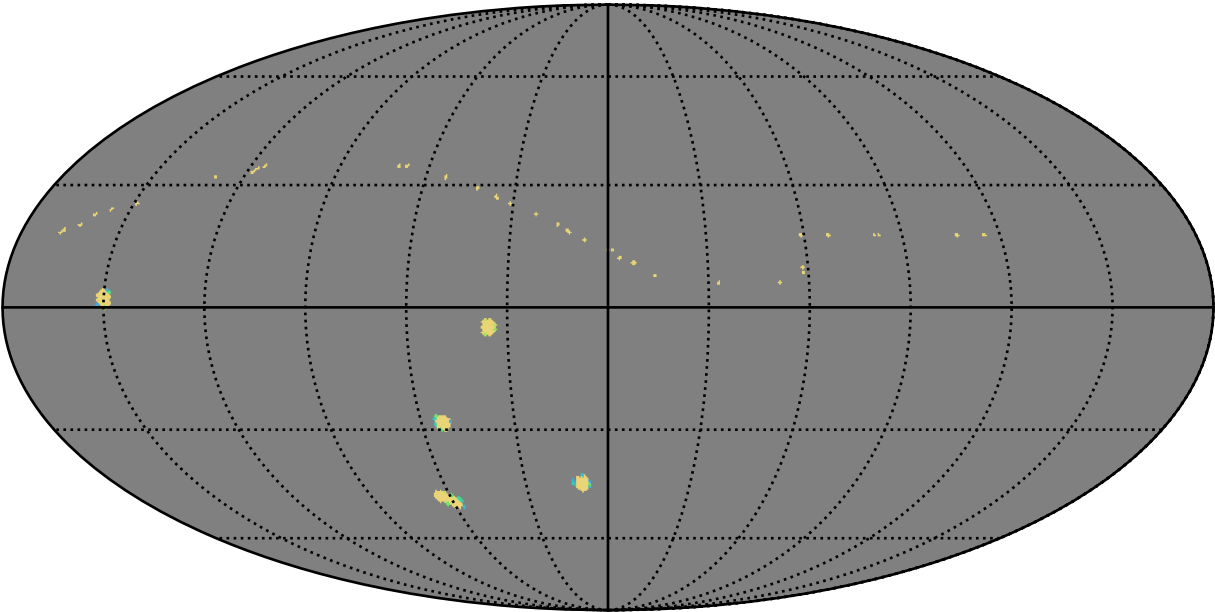

roll_uniform_early_half_accordion1_mjdp0_v3.4_10yrs all bands: AGN_TimeLag_5_days

AGN_TimeLag_5_days (MJD filter mag)