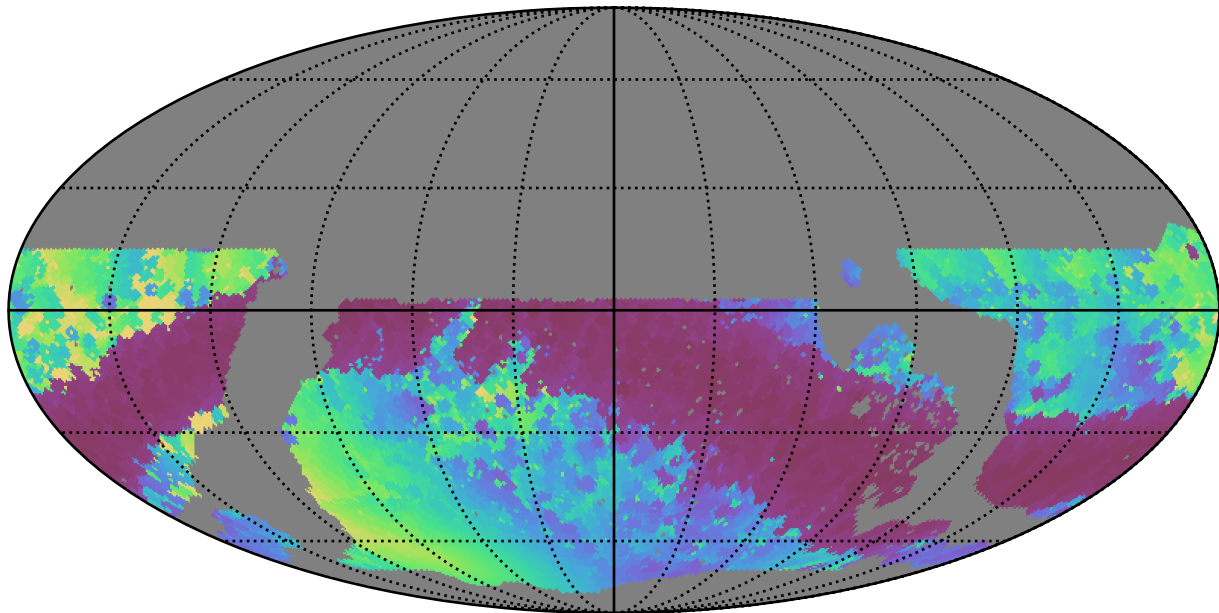

roll_uniform_early_half_accordion1_mjdp0_v3.4_10yrs WFD r band: Min solarElong

Min solarElong (degrees)