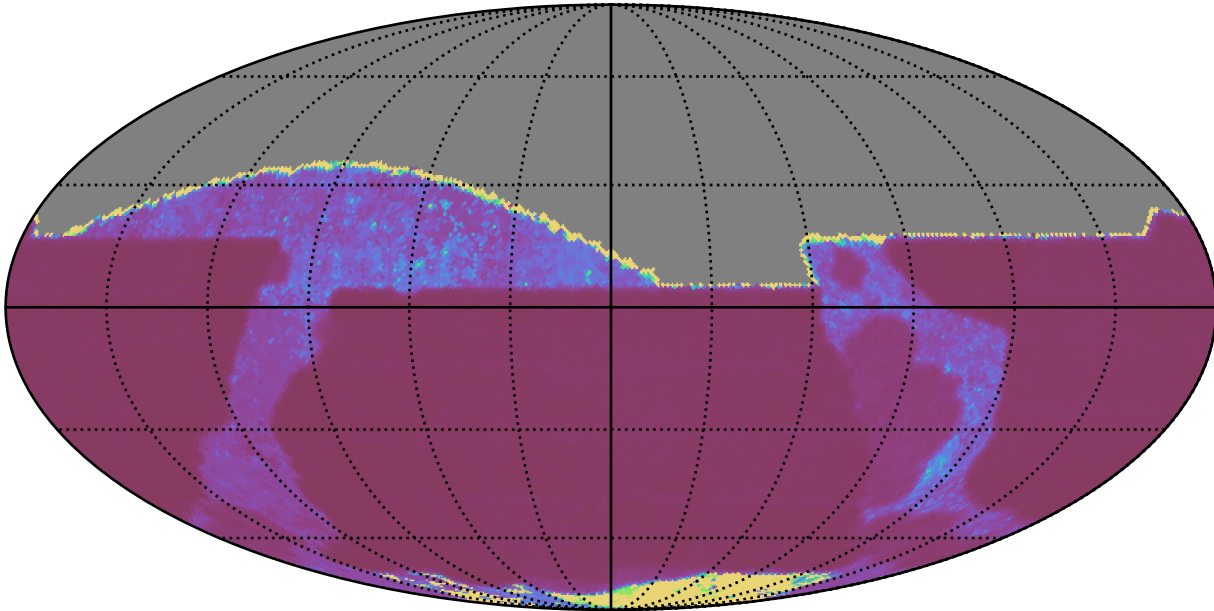

roll_uniform_early_half_accordion1_mjdp0_v3.4_10yrs All sky z band: Median Inter-Night Gap

Median Inter-Night Gap (days)