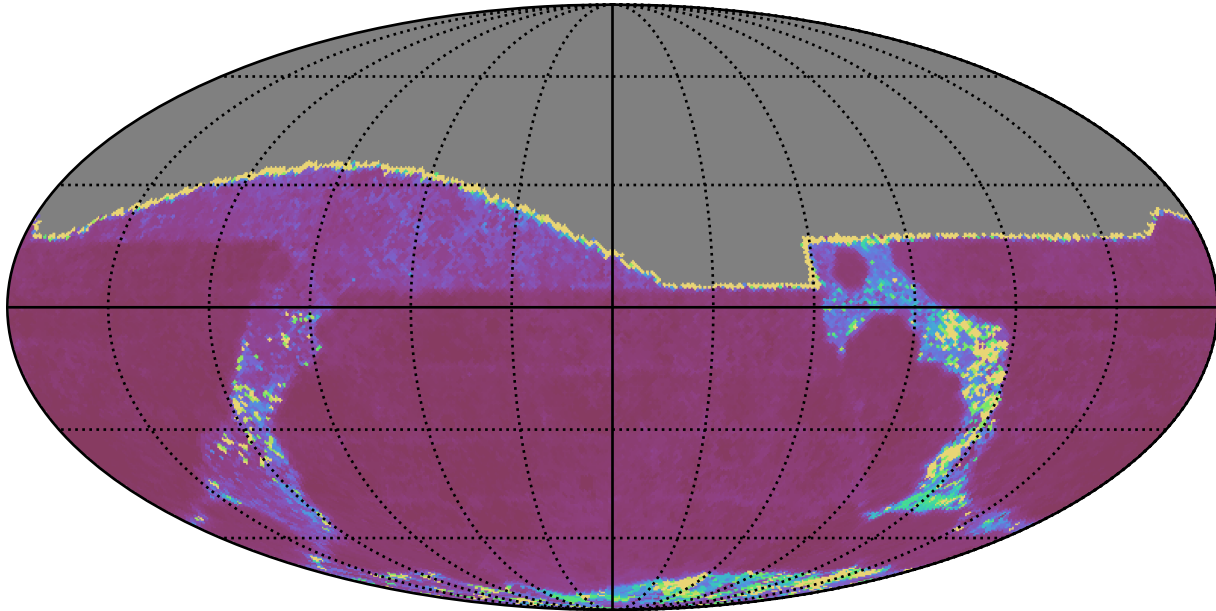

roll_uniform_early_half_accordion1_mjdp0_v3.4_10yrs All sky g band: Median Inter-Night Gap

Median Inter-Night Gap (days)