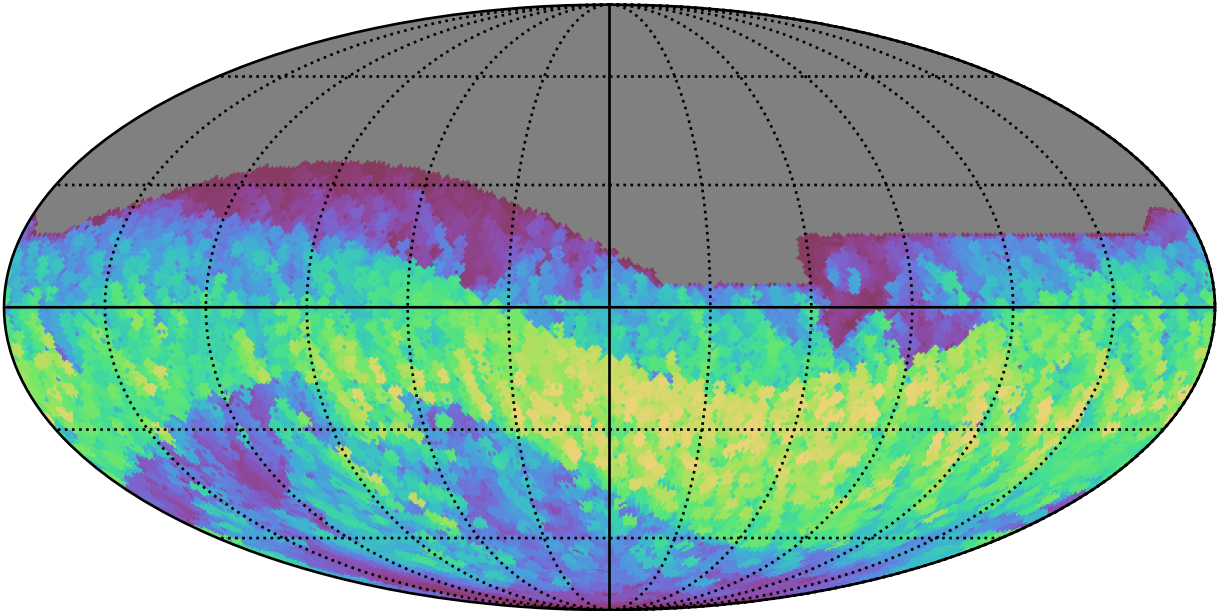

roll_uniform_early_half_accordion1_mjdp0_v3.4_10yrs All sky i band: Max normairmass

Max normairmass (X / Xmin)