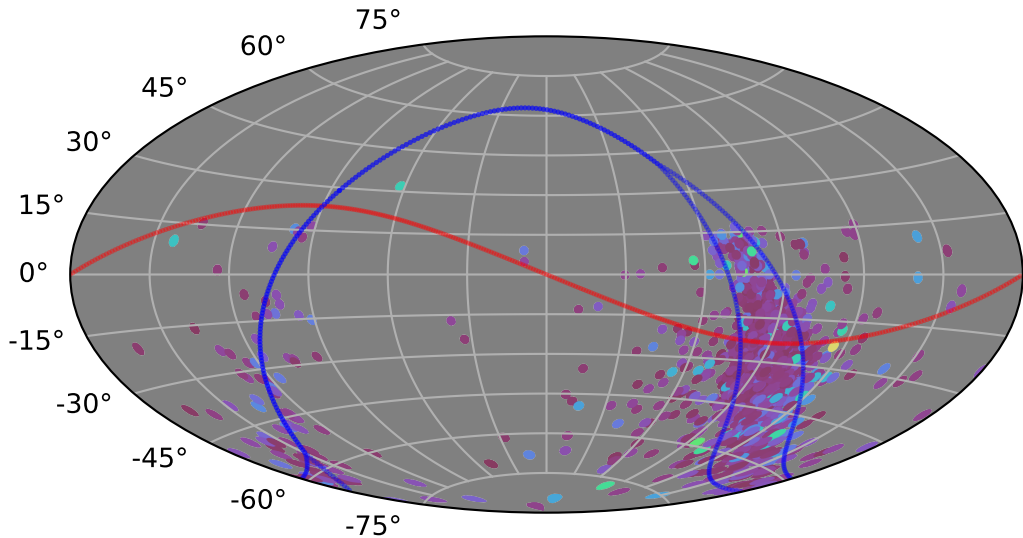

roll\_pause\_mjdp60\_v3.4\_10yrs : XRBPopMetric\_mean\_time\_between\_detections

XRBPopMetric\_mean\_time\_between\_detections  
(Detected, 0 or 1)