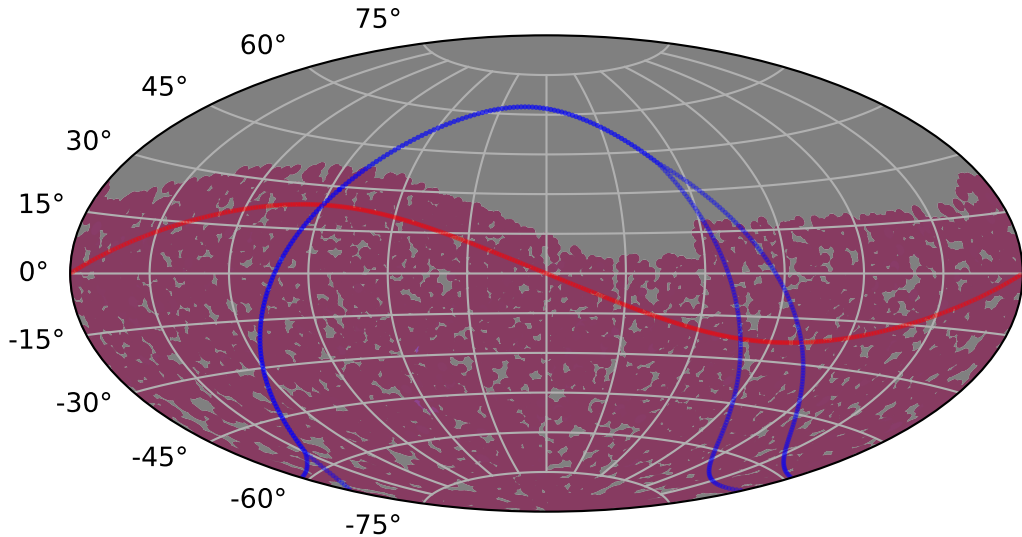

roll_pause_mjdp60_v3.4_10yrs : TDE_Quality_some_color_pnum

TDE_Quality_some_color_pnum
(Bad: 0, Good (obs every 2 night): 1)