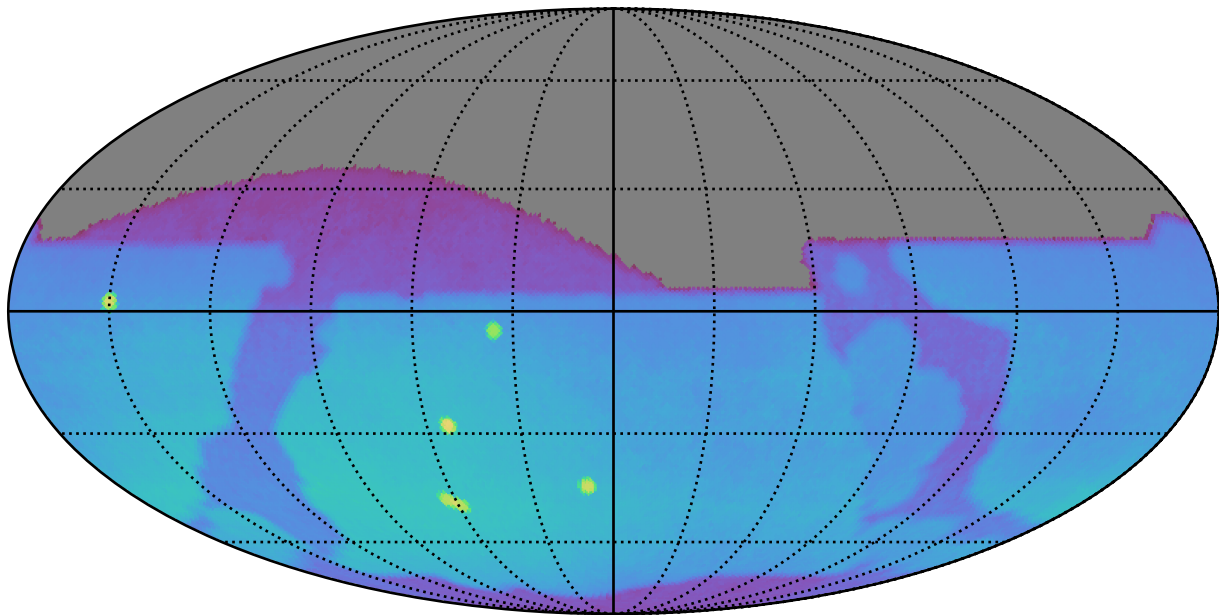

roll\_pause\_mjdp60\_v3.4\_10yrs : Brown Dwarf, L7

Brown Dwarf, L7 (pc)