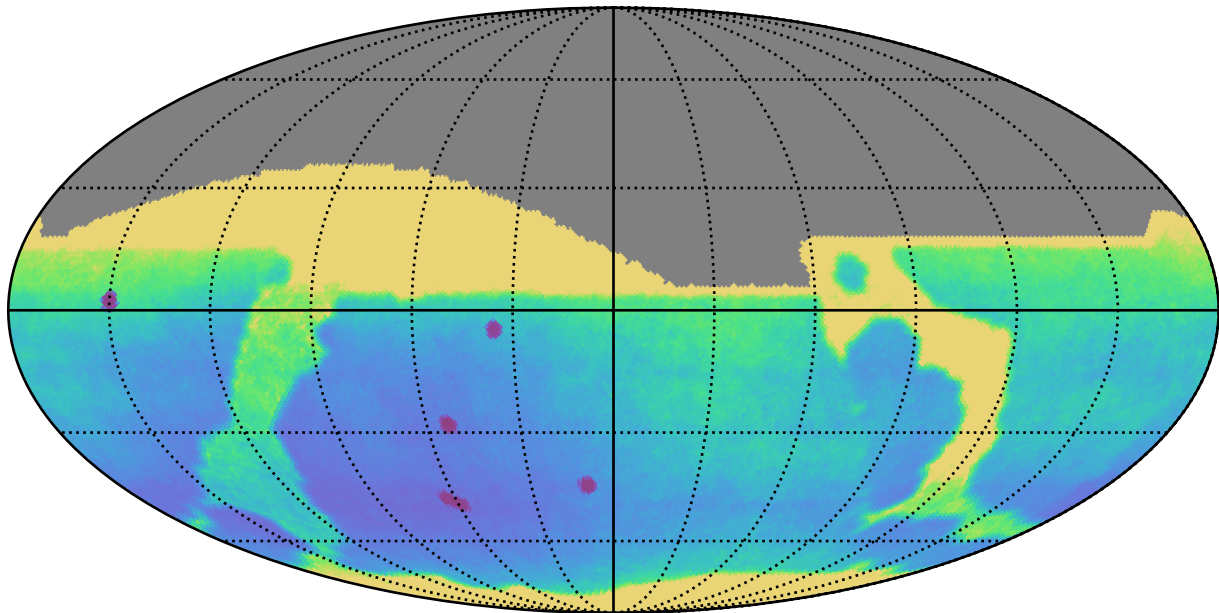

roll_pause_mjdp60_v3.4_10yrs All sky: Parallax Uncert @ 24.0

Parallax Uncert @ 24.0 (mas)