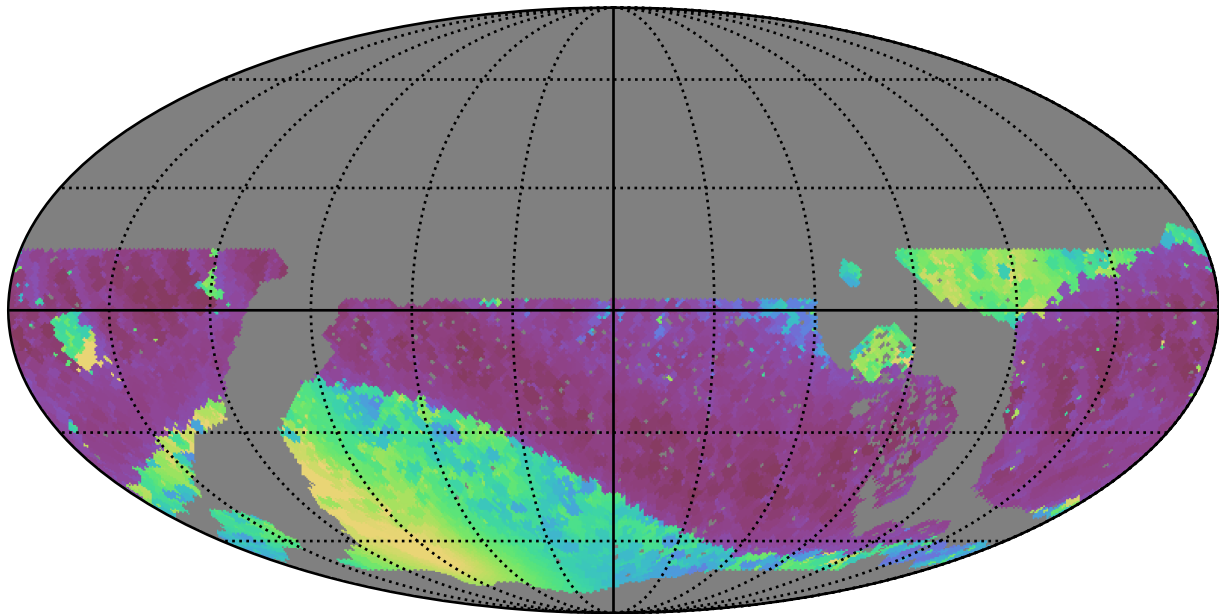

roll_pause_mjdp60_v3.4_10yrs WFD i band: Min solarElong

Min solarElong (degrees)