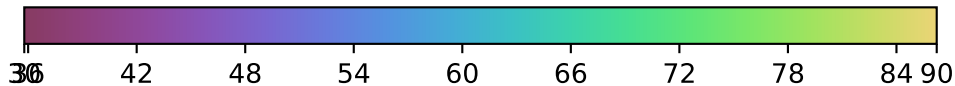

roll_pause_mjdp60_v3.4_10yrs WFD i band: Min solarElong

Min solarElong (degrees)