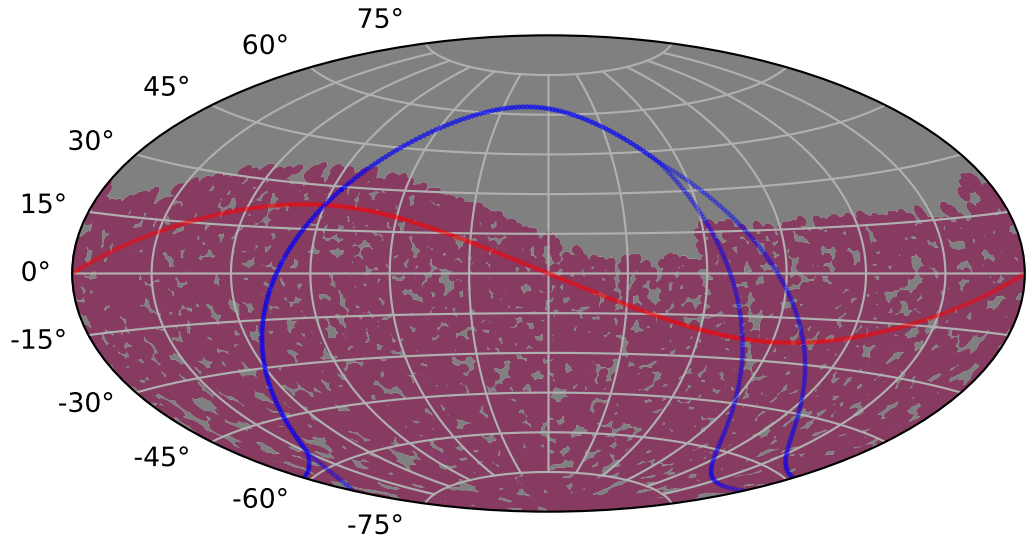

roll_pause_mjdp365_v3.4_10yrs : TDE_Quality_some_color_pnum

TDE_Quality_some_color_pnum
(Bad: 0, Good (obs every 2 night): 1)