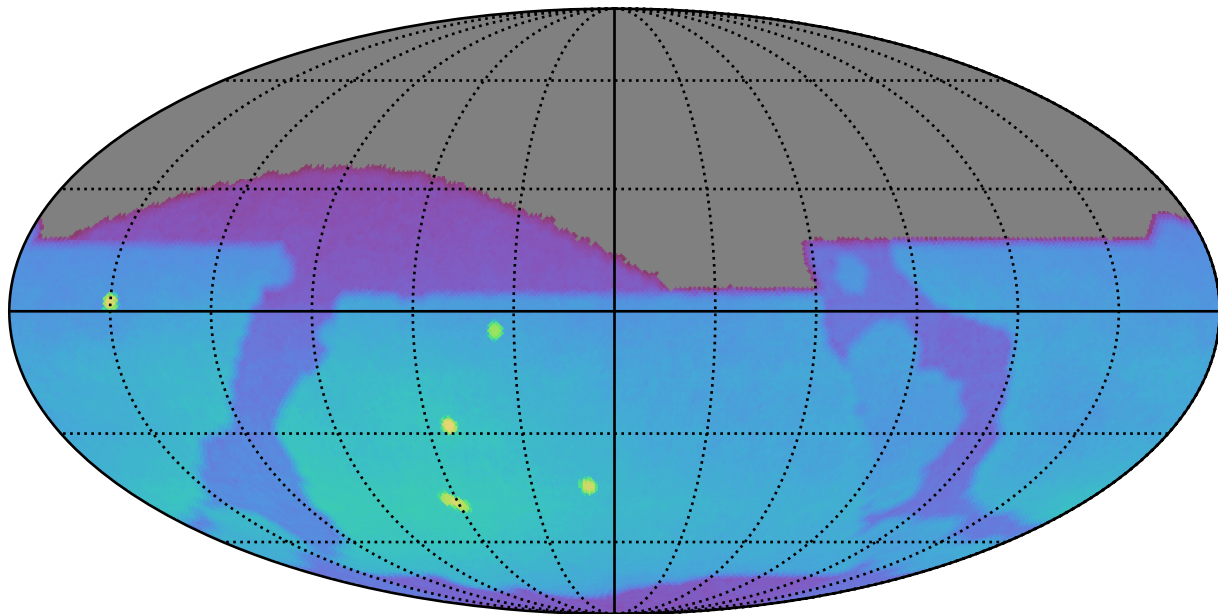

roll_pause_mjdp365_v3.4_10yrs : Brown Dwarf, L4

Brown Dwarf, L4 (pc)