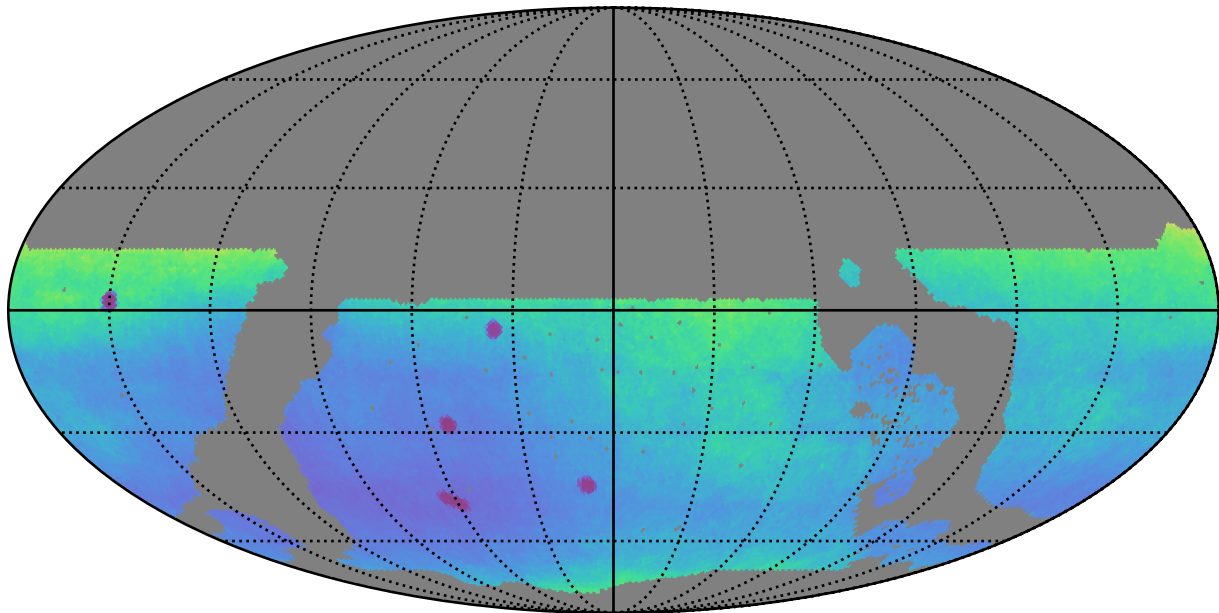

roll_pause_mjdp365_v3.4_10yrs WFD: Parallax Uncert @ 24.0

Parallax Uncert @ 24.0 (mas)