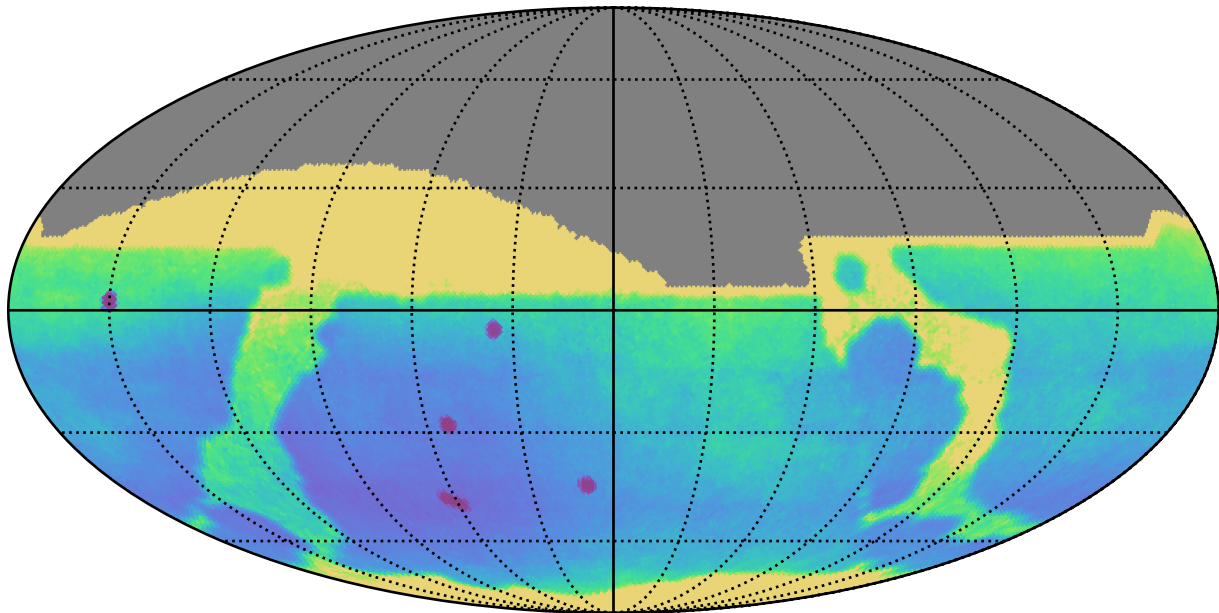

roll_pause_mjdp365_v3.4_10yrs All sky: Parallax Uncert @ 24.0

Parallax Uncert @ 24.0 (mas)