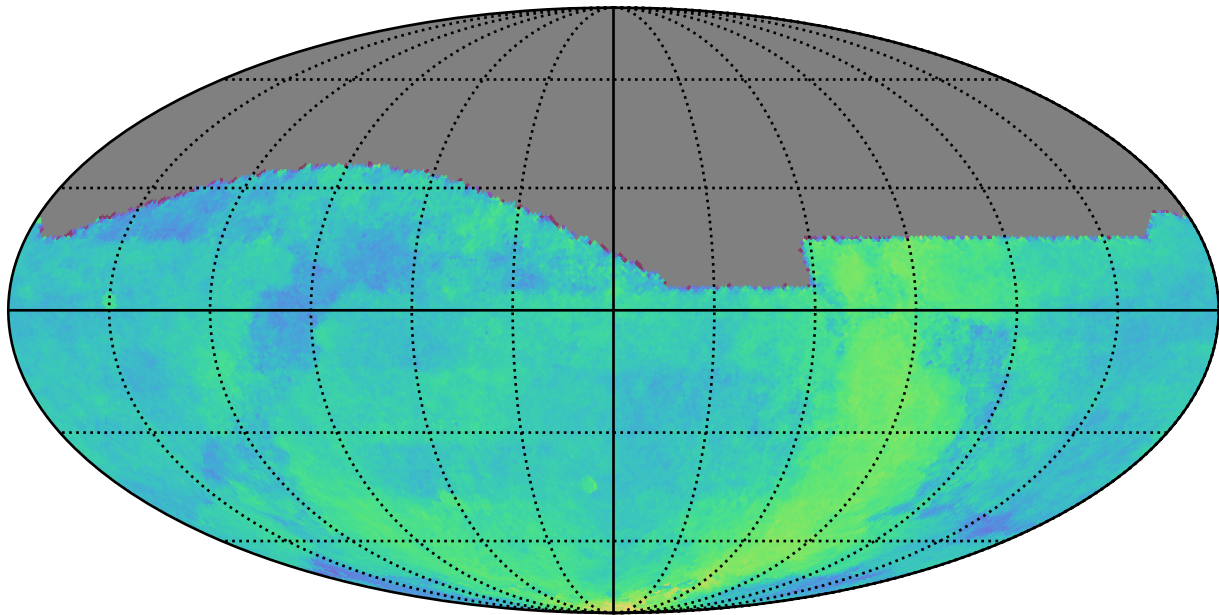

roll_pause_mjdp365_v3.4_10yrs All sky: Parallax Coverage @ 24.0

Parallax Coverage @ 24.0 (ratio)