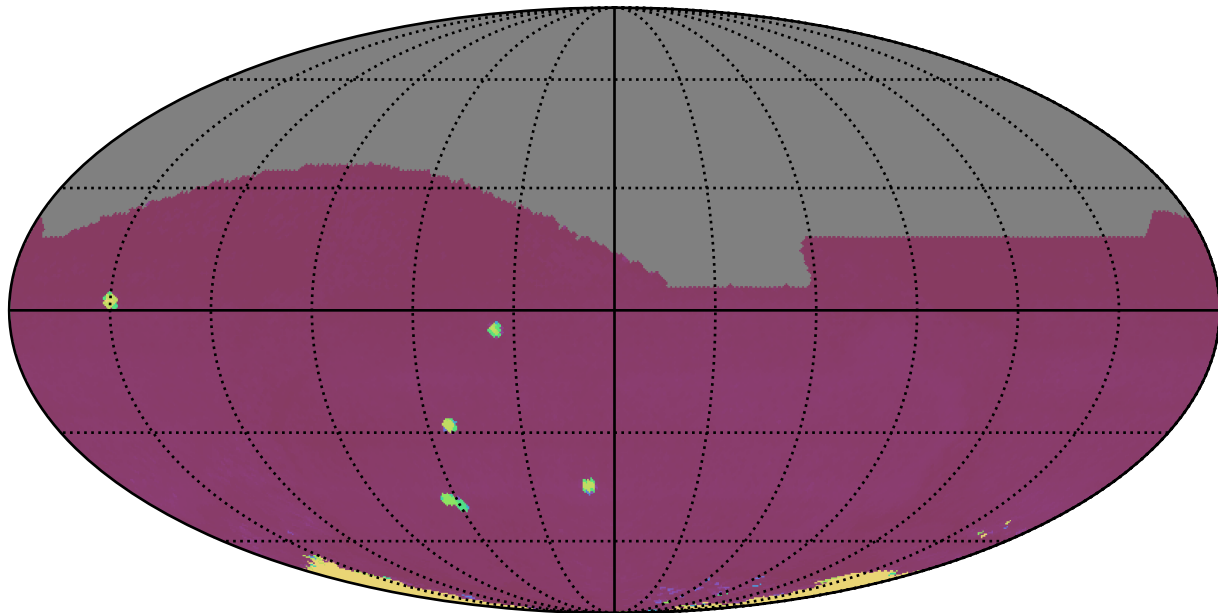

roll\_pause\_mjdp365\_v3.4\_10yrs All sky: 75th Percentile Intranight Timespan

75th Percentile Intranight Timespan (minutes)