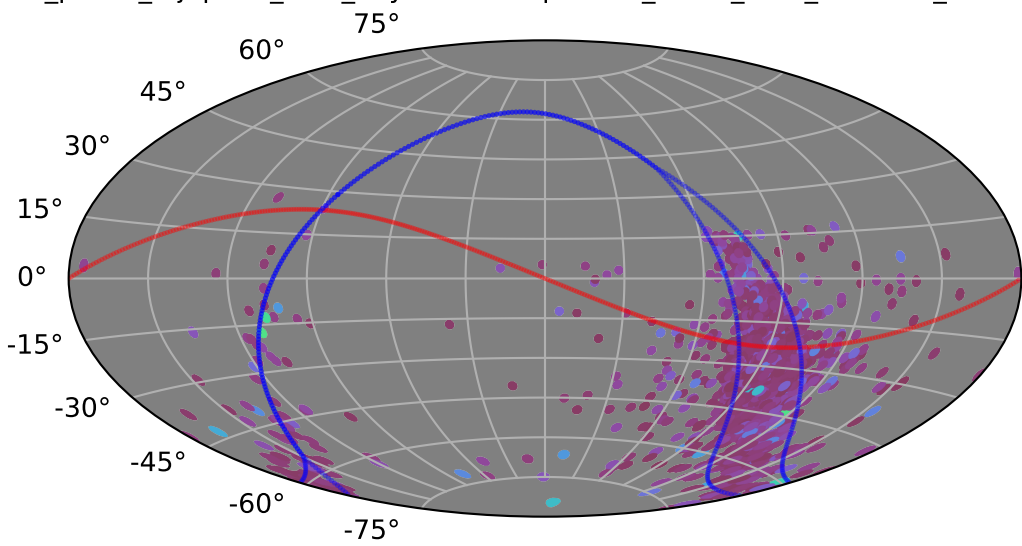

roll\_pause\_mjdp270\_v3.4\_10yrs : XRBPoMetric\_mean\_time\_between\_detections

5 10 15 20 25 30 35 40 45  
XRBPoMetric\_mean\_time\_between\_detections  
(Detected, 0 or 1)