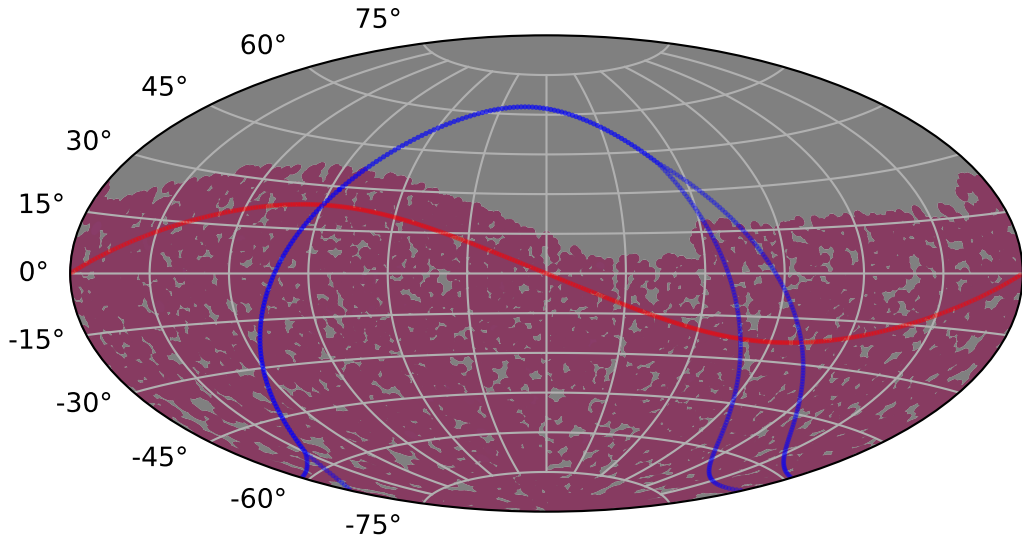

roll_pause_mjdp270_v3.4_10yrs : TDE_Quality_some_color_pu_pnum

TDE_Quality_some_color_pu_pnum
(Bad: 0, Good (obs every 2 night): 1)