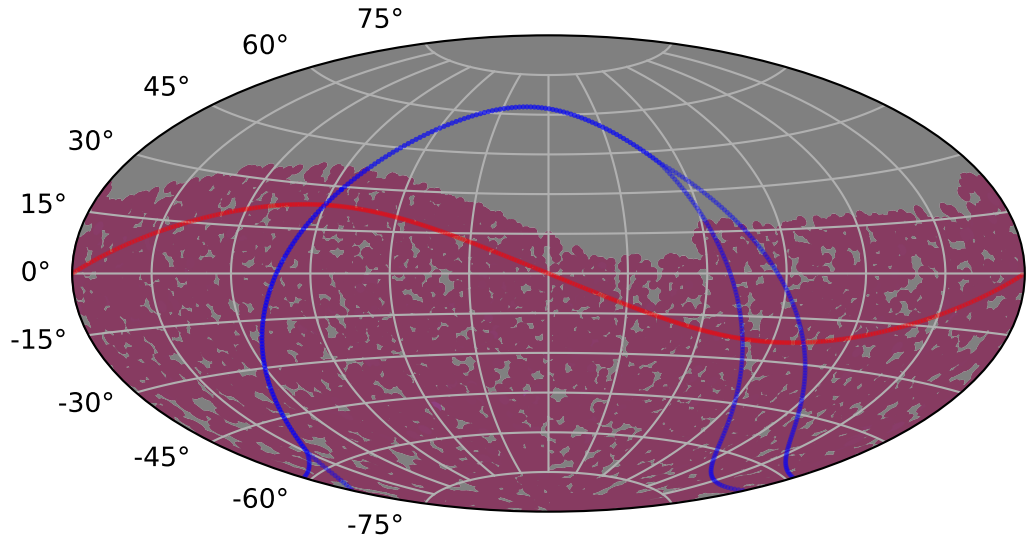

roll_pause_mjdp270_v3.4_10yrs : TDE_Quality_some_color_pnum

TDE_Quality_some_color_pnum
(Bad: 0, Good (obs every 2 night): 1)