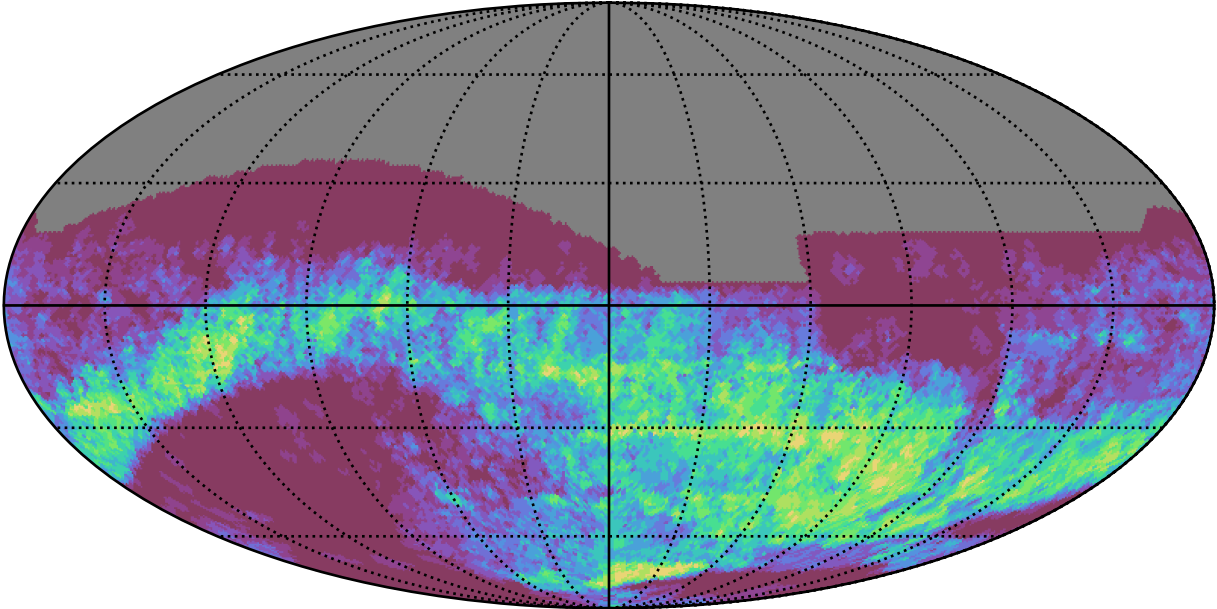

roll_pause_mjdp270_v3.4_10yrs : GalPlaneSeasonGapsTimescales_xray_binaries_map_Tau_10_0

0.0 0.1 0.2 0.3 0.4 0.5 0.6 0.7 0.8 0.9 1.0
GalPlaneSeasonGapsTimescales_xray_binaries_map_Tau_10_0
(MJD mag)