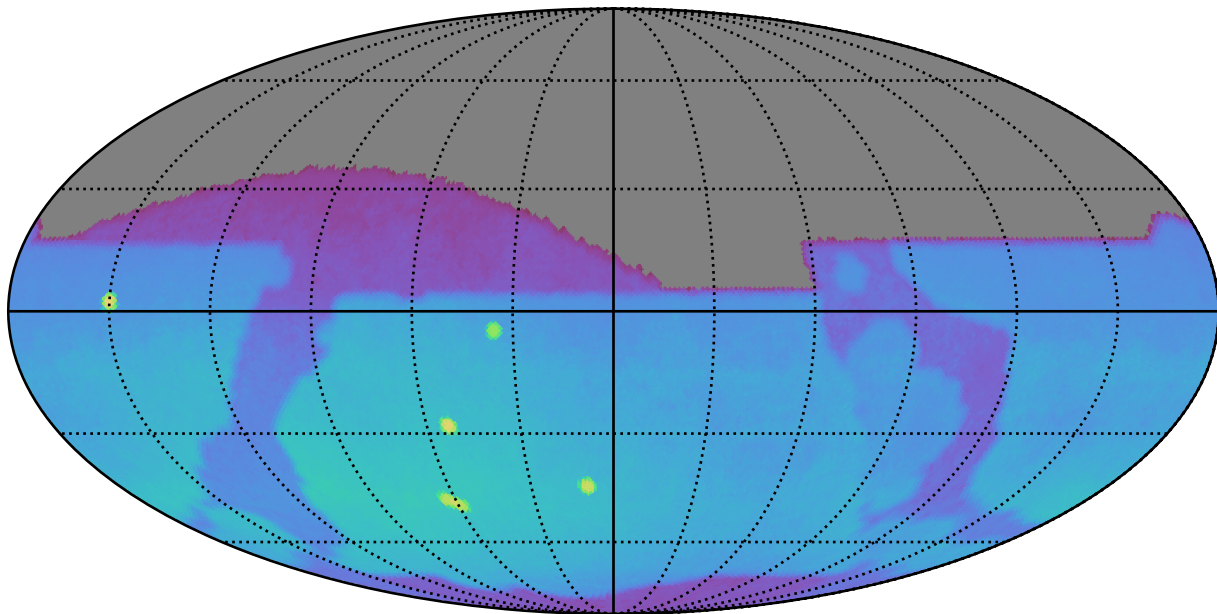

roll_pause_mjdp270_v3.4_10yrs : Brown Dwarf, L7

Brown Dwarf, L7 (pc)