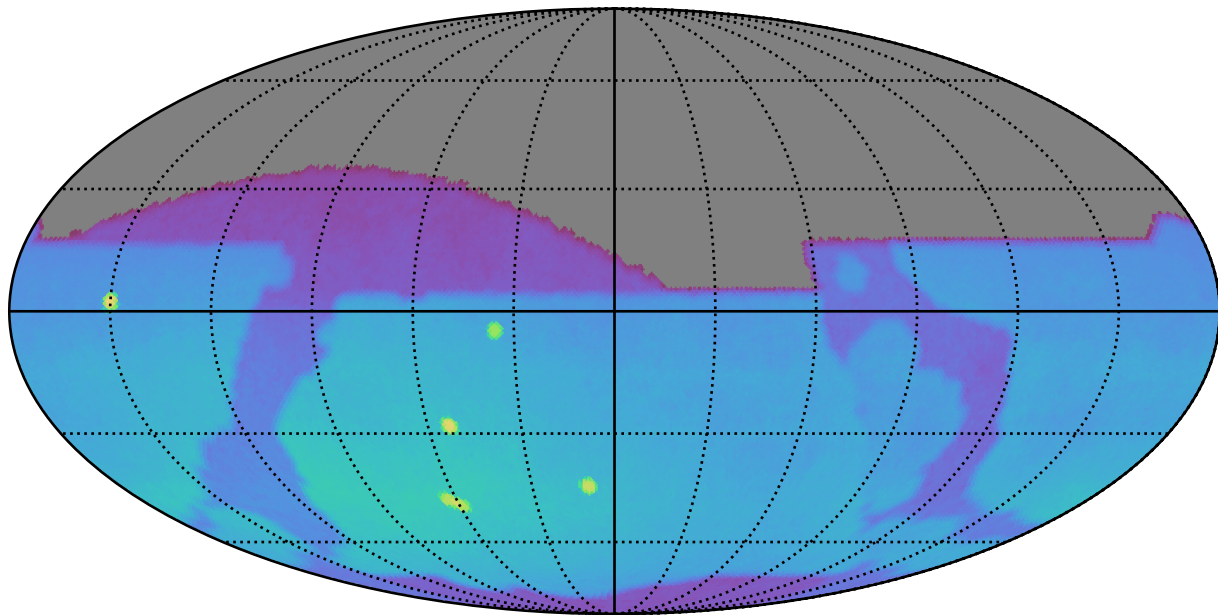

roll_pause_mjdp270_v3.4_10yrs : Brown Dwarf, L4

Brown Dwarf, L4 (pc)