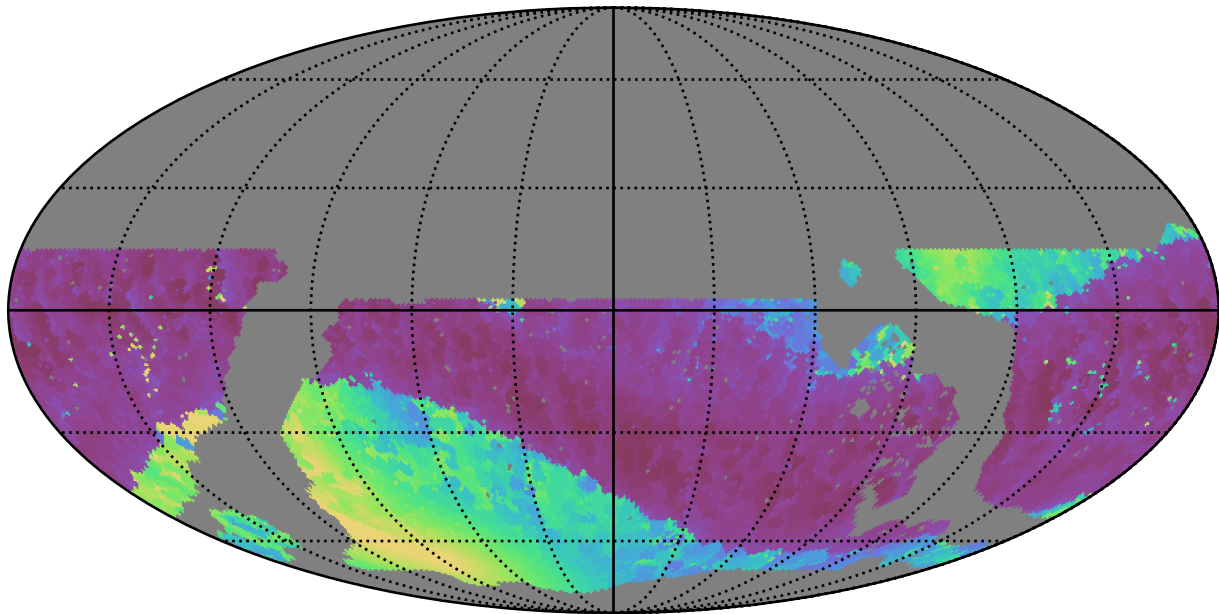

roll_pause_mjdp270_v3.4_10yrs WFD z band: Min solarElong

Min solarElong (degrees)