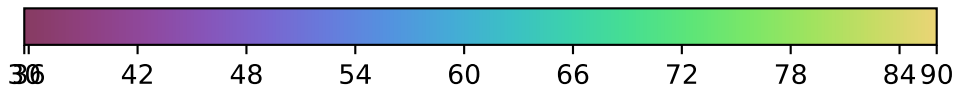

roll_pause_mjdp270_v3.4_10yrs WFD z band: Min solarElong

Min solarElong (degrees)