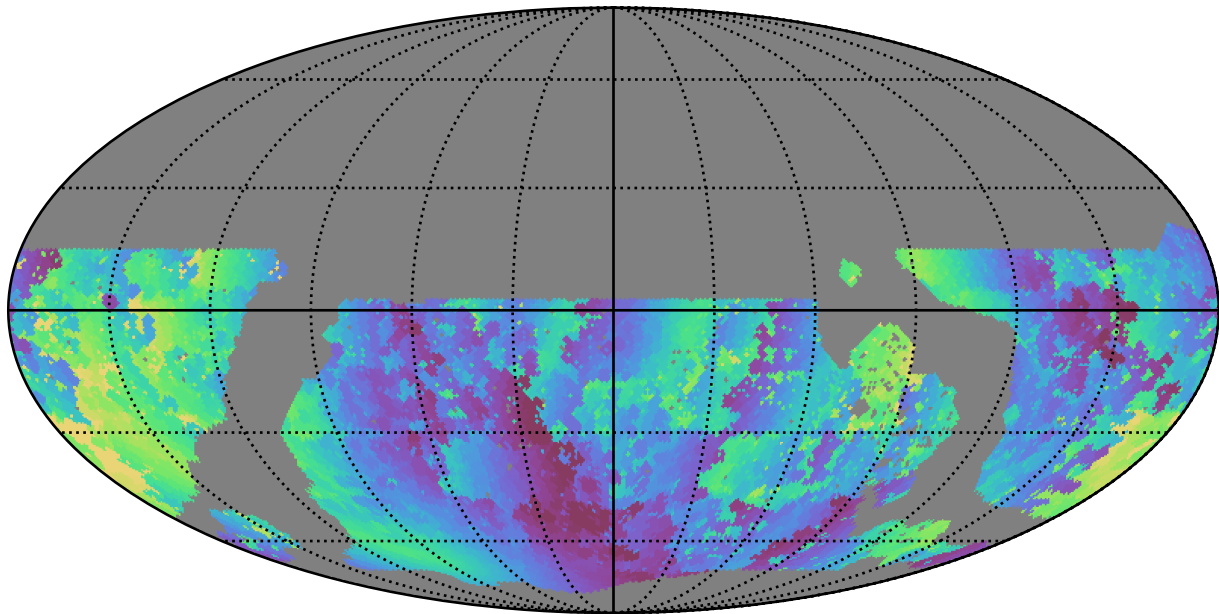

roll_pause_mjdp270_v3.4_10yrs WFD u band: Min solarElong

Min solarElong (degrees)